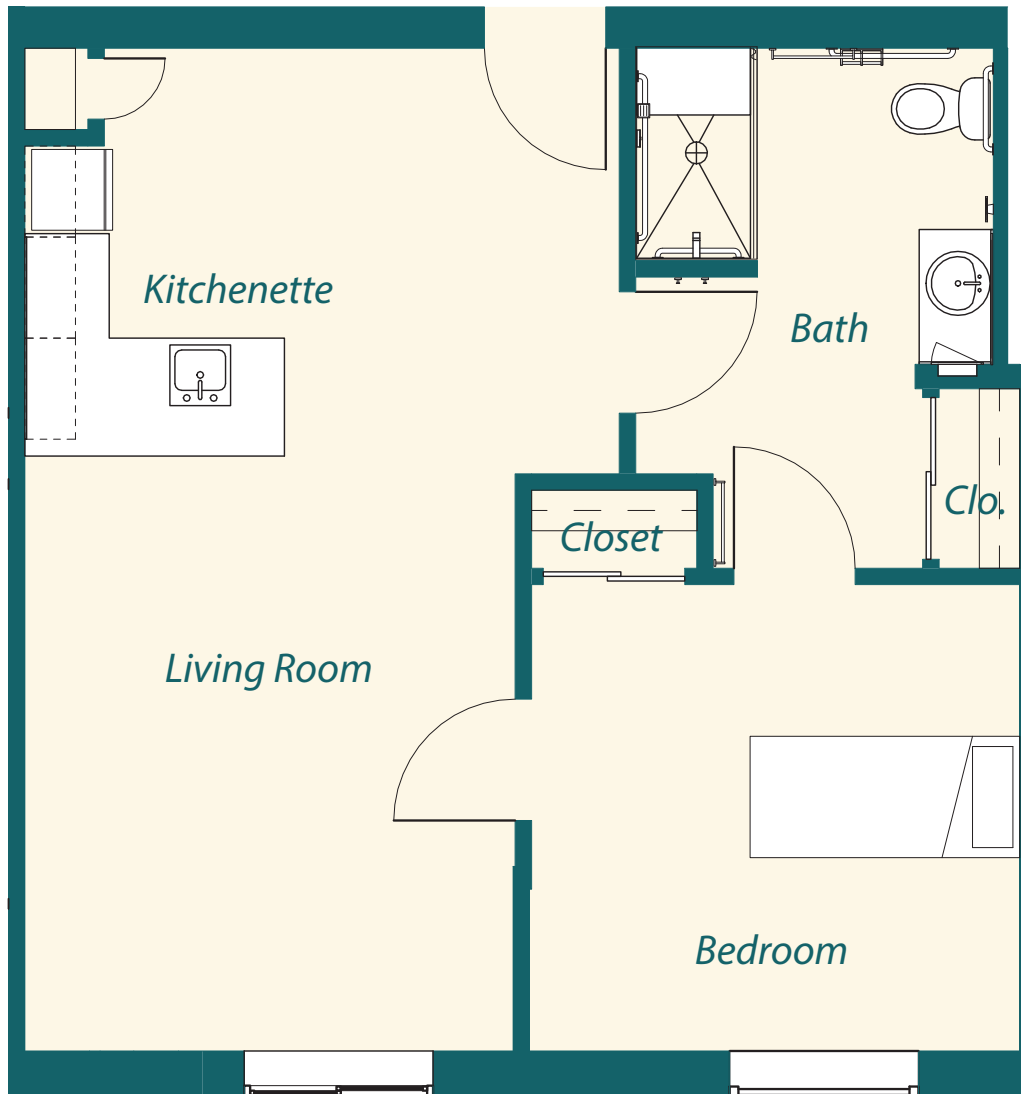

The Riviera

Assisted Living

615 sq. ft. | AL-A1d

$