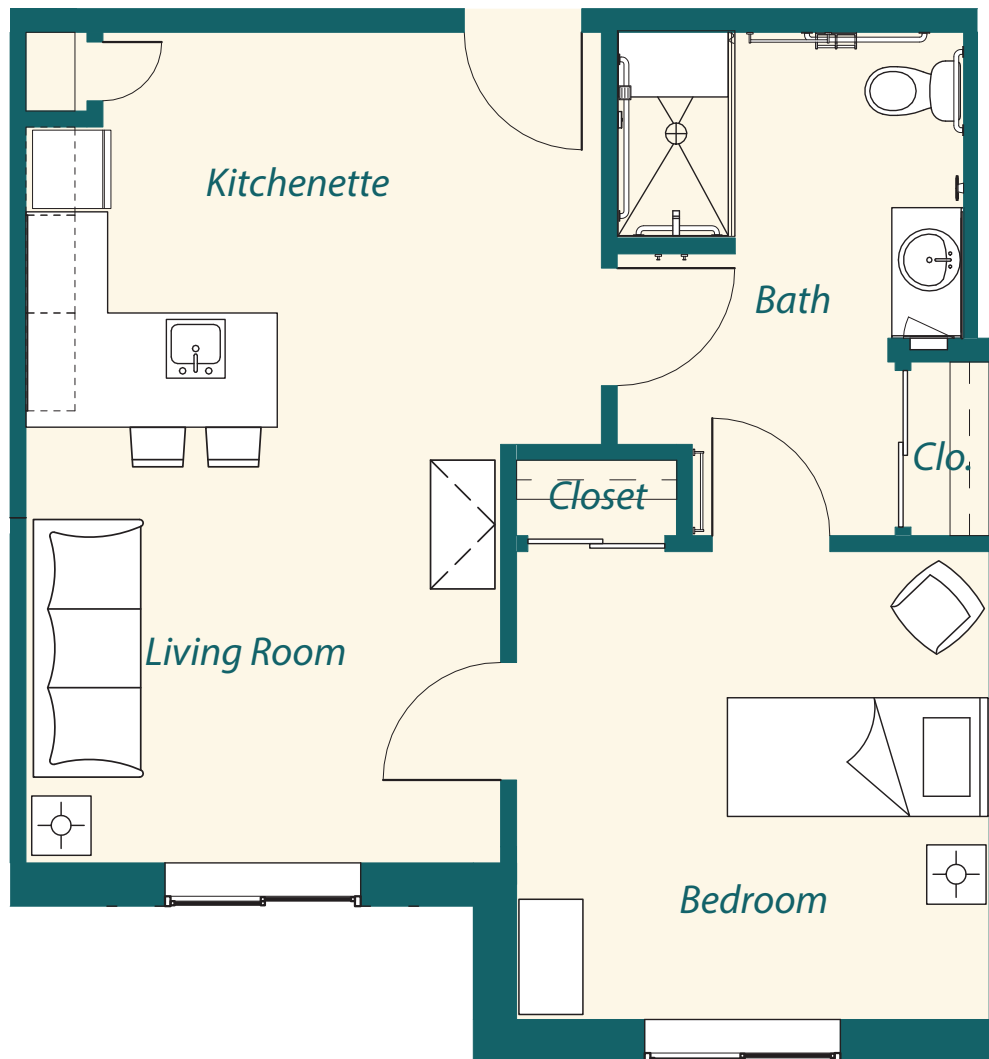

The Miami

Assisted Living

611 sq. ft. | AL-A1c

\$

3000 Central Gardens Circle | Palm Beach Gardens, FL 33418 | Phone: (561) 536-5519
www.HarborChase.com

Assisted Living Facility # Pending 

The Palm

Assisted Living