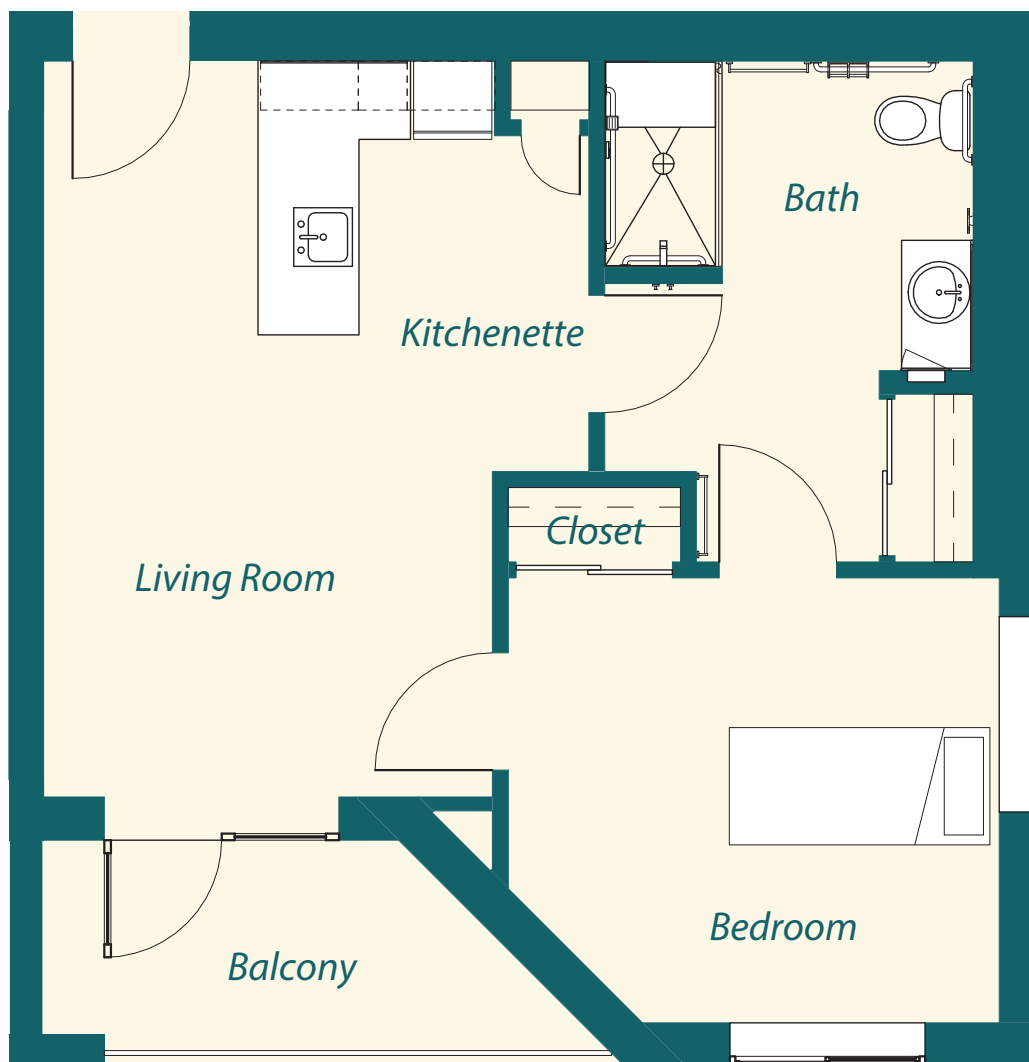

520 sq. ft. | AL-A1a

\$

3000 Central Gardens Circle | Palm Beach Gardens, FL 33418 | Phone: (561) 536-5519
www.HarborChase.com

Assisted Living Facility # Pending 

The Jupiter

Assisted Living

520 sq. ft. | AL-A2, AL-A2a