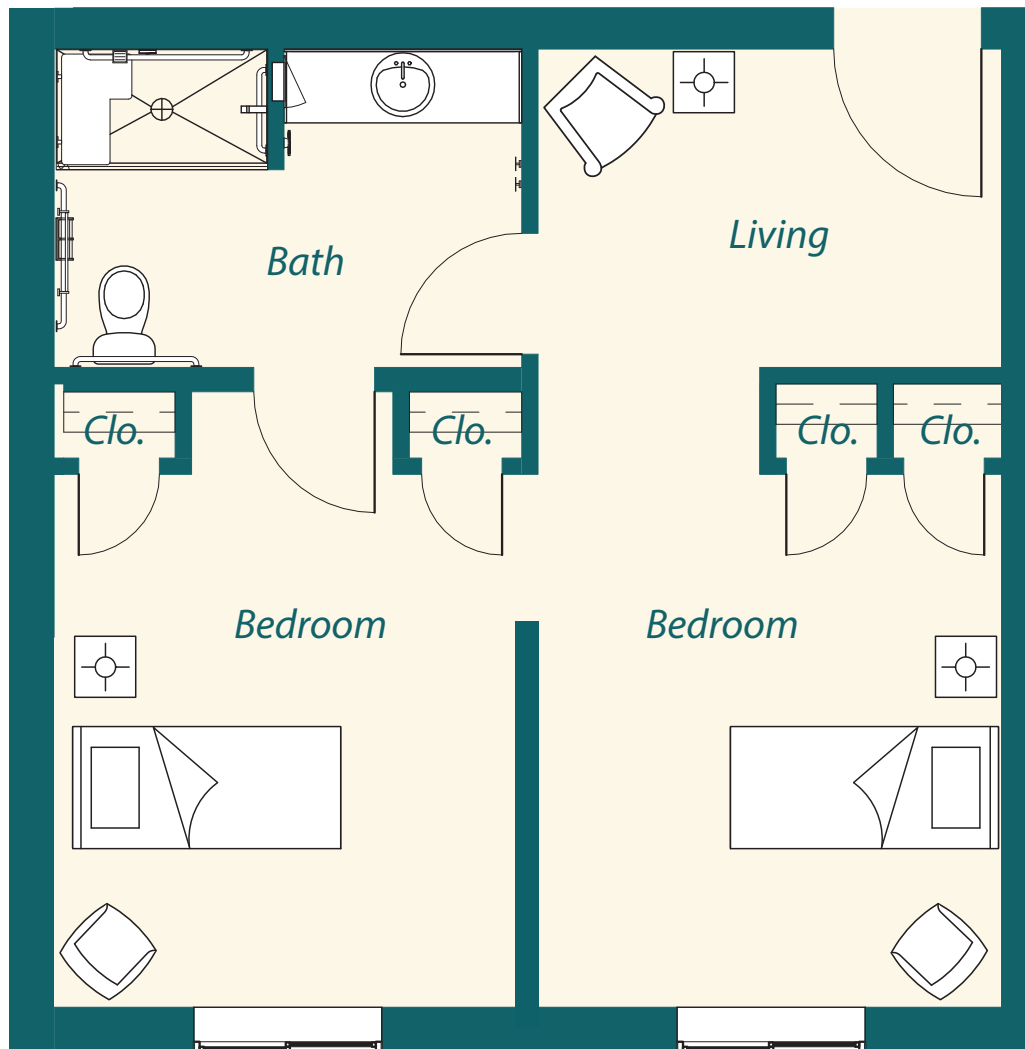

The Singer

Memory Care

560-613 sq. ft. | MC-B1a, B1b

\$

3000 Central Gardens Circle | Palm Beach Gardens, FL 33418 | Phone: (561) 536-5519
www.HarborChase.com

Assisted Living Facility # Pending 