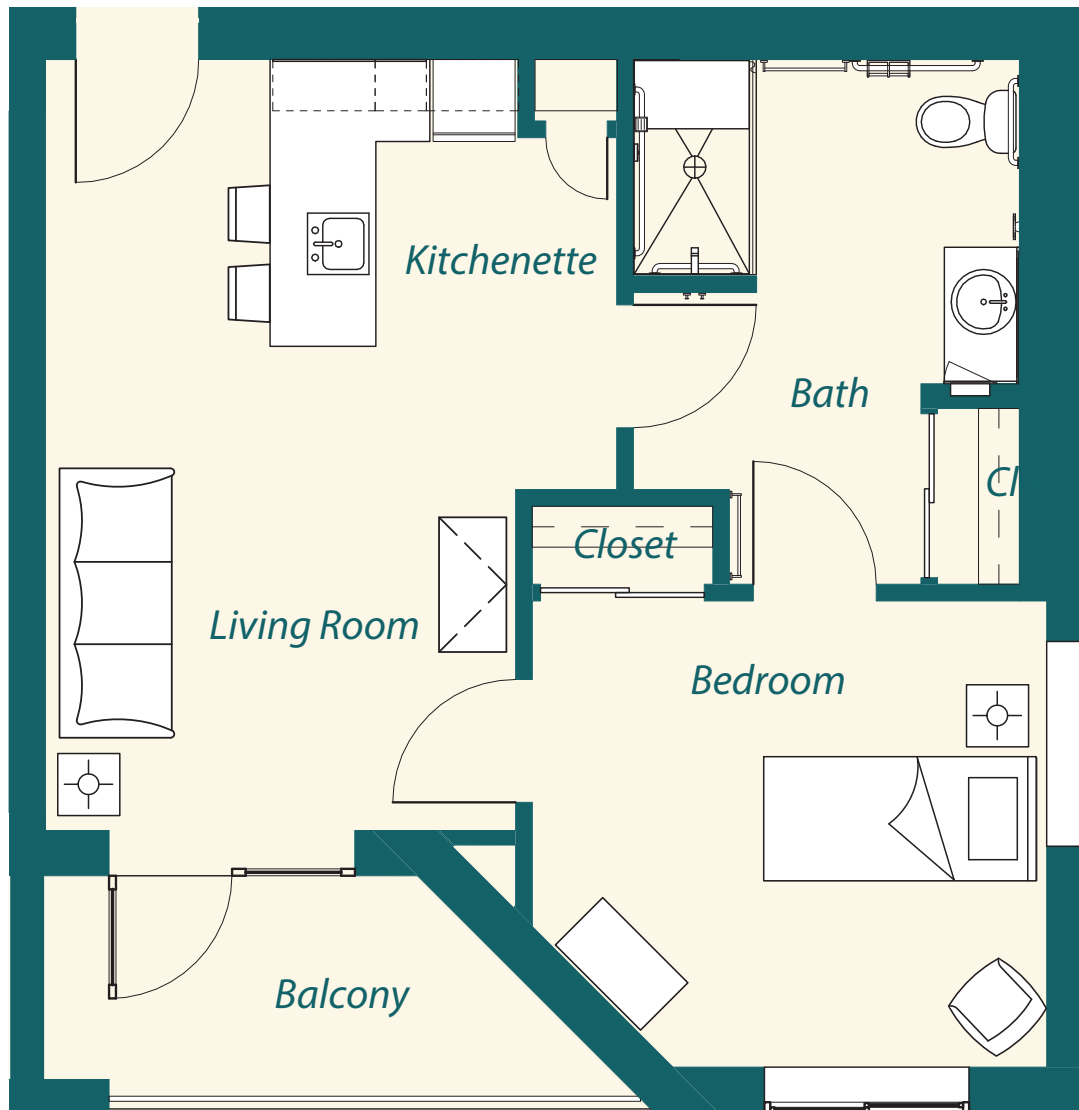

580–594 sq. ft. | AL – A1b with Balcony

\$

3000 Central Gardens Circle | Palm Beach Gardens, FL 33418 | Phone: (561) 536-5519
www.HarborChase.com

Assisted Living Facility # Pending 

The Lighthouse

Assisted Living

540 sq. ft. | AL – A2b with Balcony

\$

3000 Central Gardens Circle | Palm Beach Gardens, FL 33418 | Phone: (561) 536-5519
www.HarborChase.com

Assisted Living Facility # Pending 

The Peanut

Memory Care

364–375 sq. ft. | A1 & A2