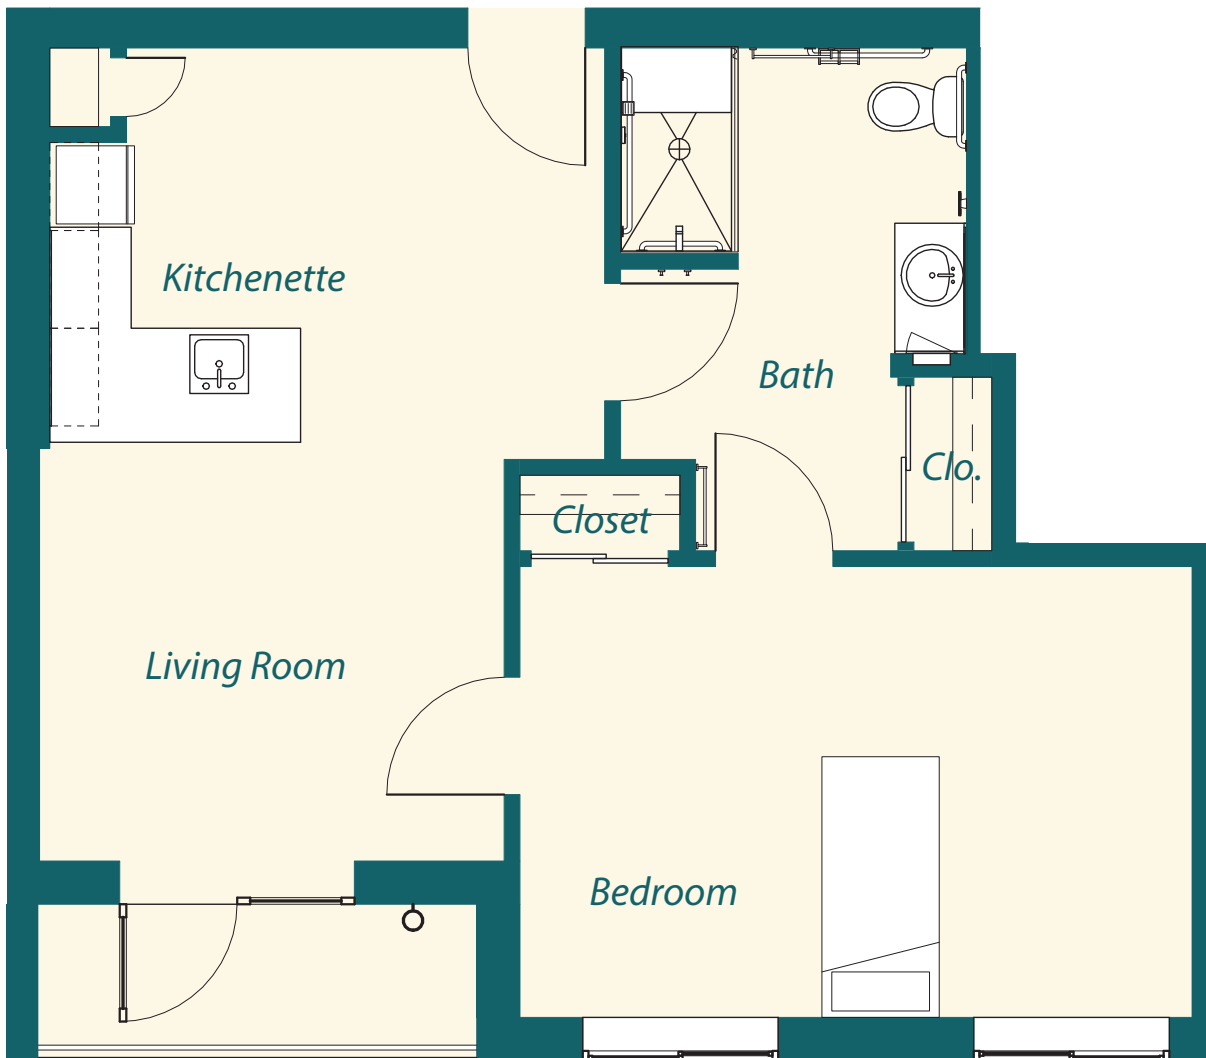

The Miami

Assisted Living

611 sq. ft. | AL-A1c

$