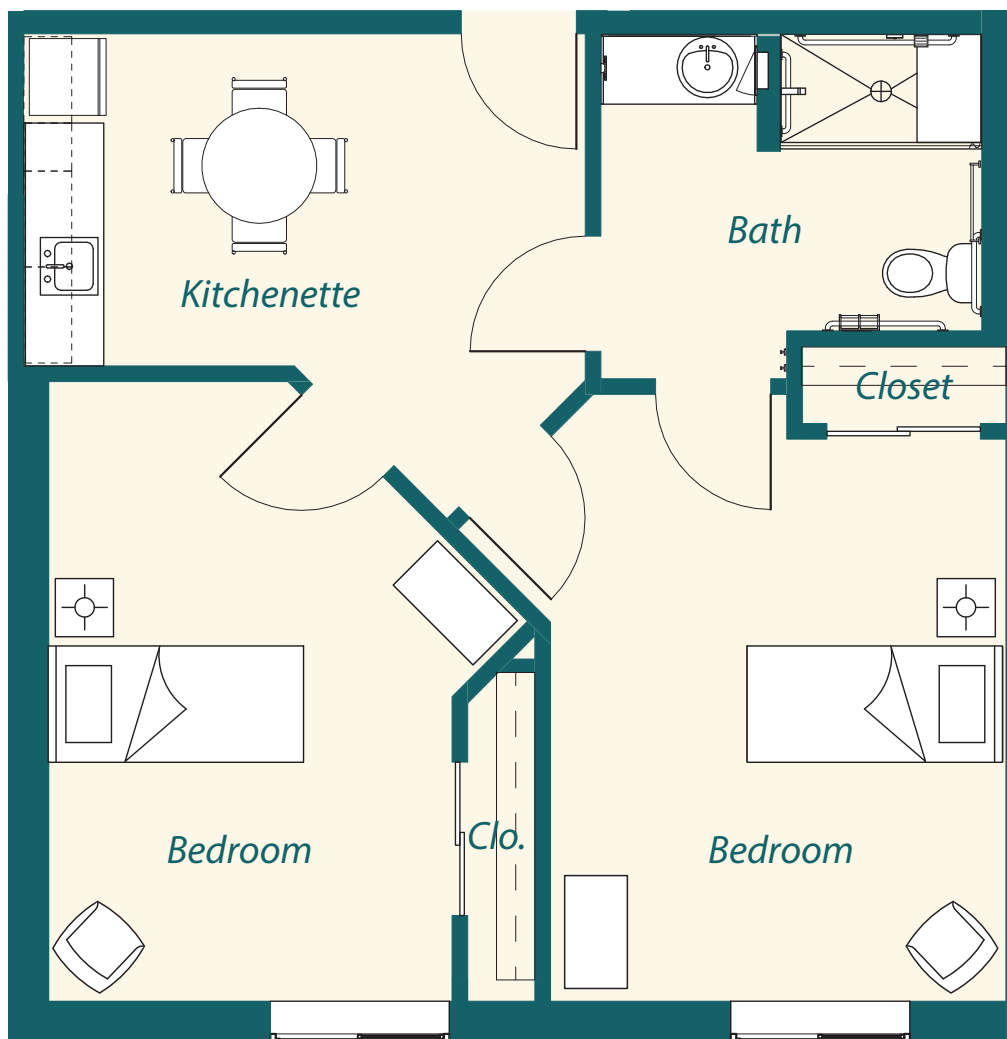

The Juno

Assisted Living

632 sq. ft. | AL – B1

$