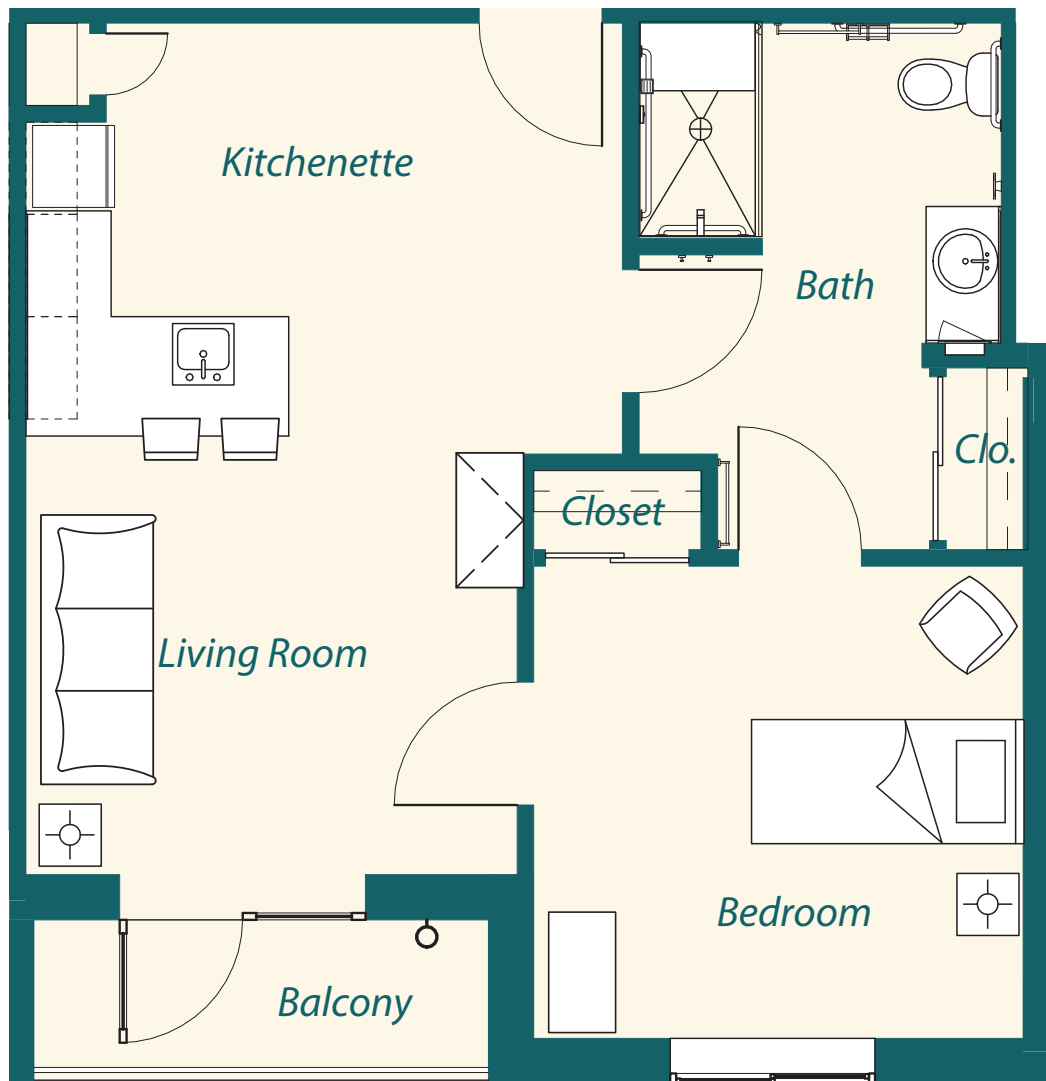

The Delray

Assisted Living

597 sq. ft. | AL-A1e

\$

3000 Central Gardens Circle | Palm Beach Gardens, FL 33418 | Phone: (561) 536-5519
www.HarborChase.com

Assisted Living Facility # Pending 

The Vero

Assisted Living

580–594 sq. ft. | AL – A1b with Balcony

\$

3000 Central Gardens Circle | Palm Beach Gardens, FL 33418 | Phone: (561) 536-5519
www.HarborChase.com

Assisted Living Facility # Pending 

The Lighthouse

Assisted Living