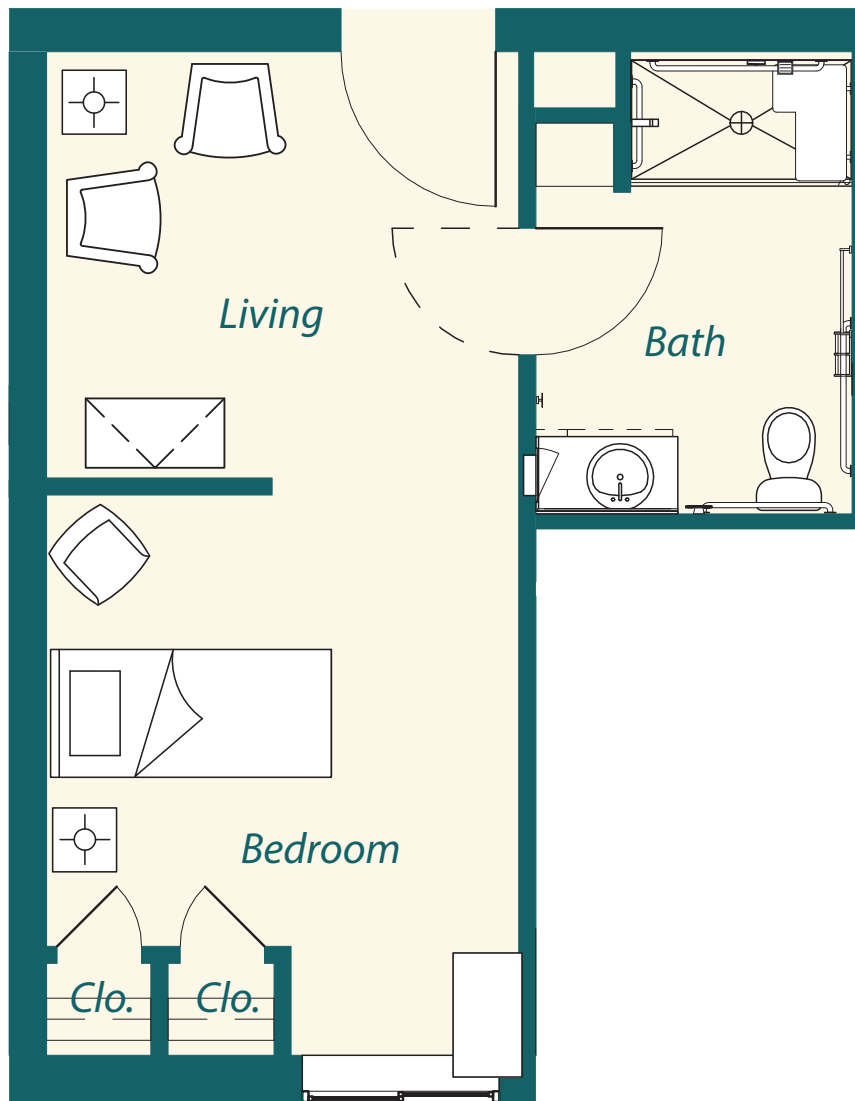

540 sq. ft. | AL – A2b with Balcony

\$

3000 Central Gardens Circle | Palm Beach Gardens, FL 33418 | Phone: (561) 536-5519
www.HarborChase.com

Assisted Living Facility # Pending 

The Peanut

Memory Care

364–375 sq. ft. | A1 & A2