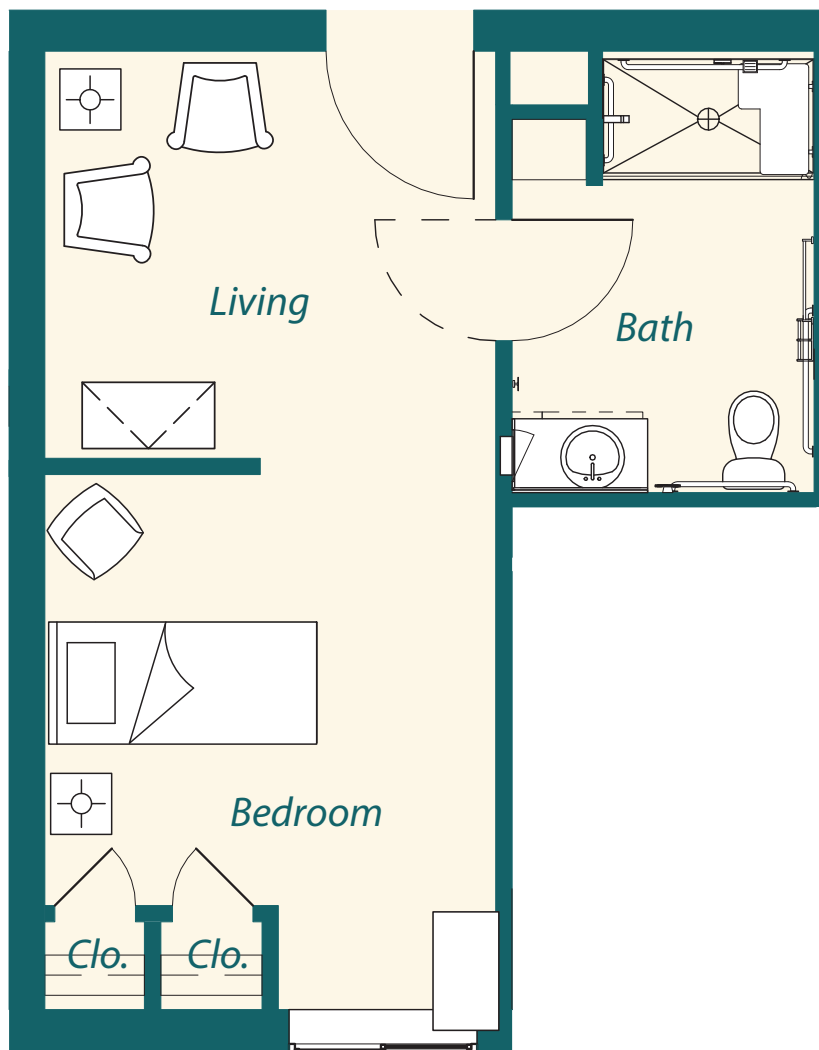

The Hutchinson

Memory Care

328 sq. ft. | MC A1 & A4

$