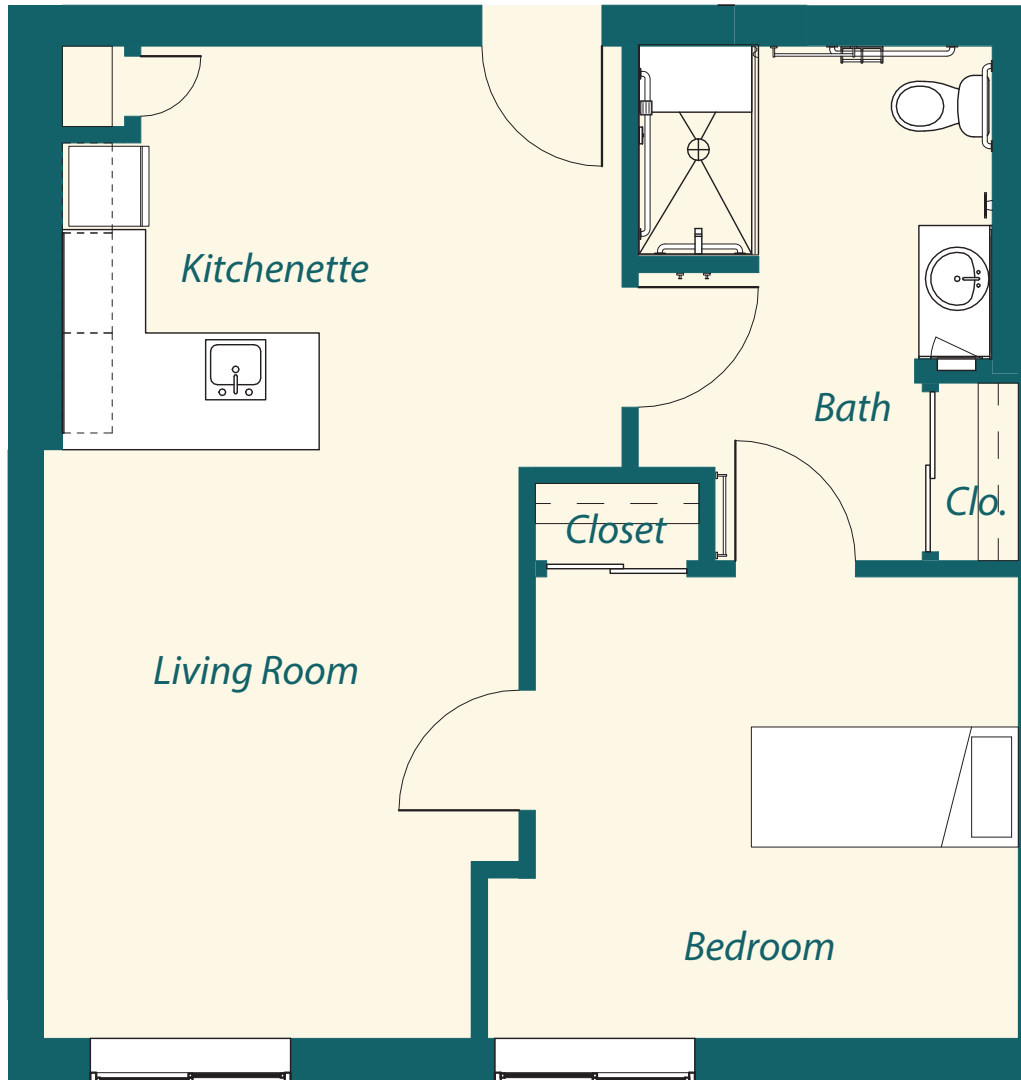

The Delray

Assisted Living

597 sq. ft. | AL-A1e

\$

3000 Central Gardens Circle | Palm Beach Gardens, FL 33418 | Phone: (561) 536-5519
www.HarborChase.com

Assisted Living Facility # Pending 

The Vero

Assisted Living

580–594 sq. ft. | AL – A1b with Balcony

\$

3000 Central Gardens Circle | Palm Beach Gardens, FL 33418 | Phone: (561) 536-5519
www.HarborChase.com

Assisted Living Facility # Pending 

The Lighthouse

Assisted Living