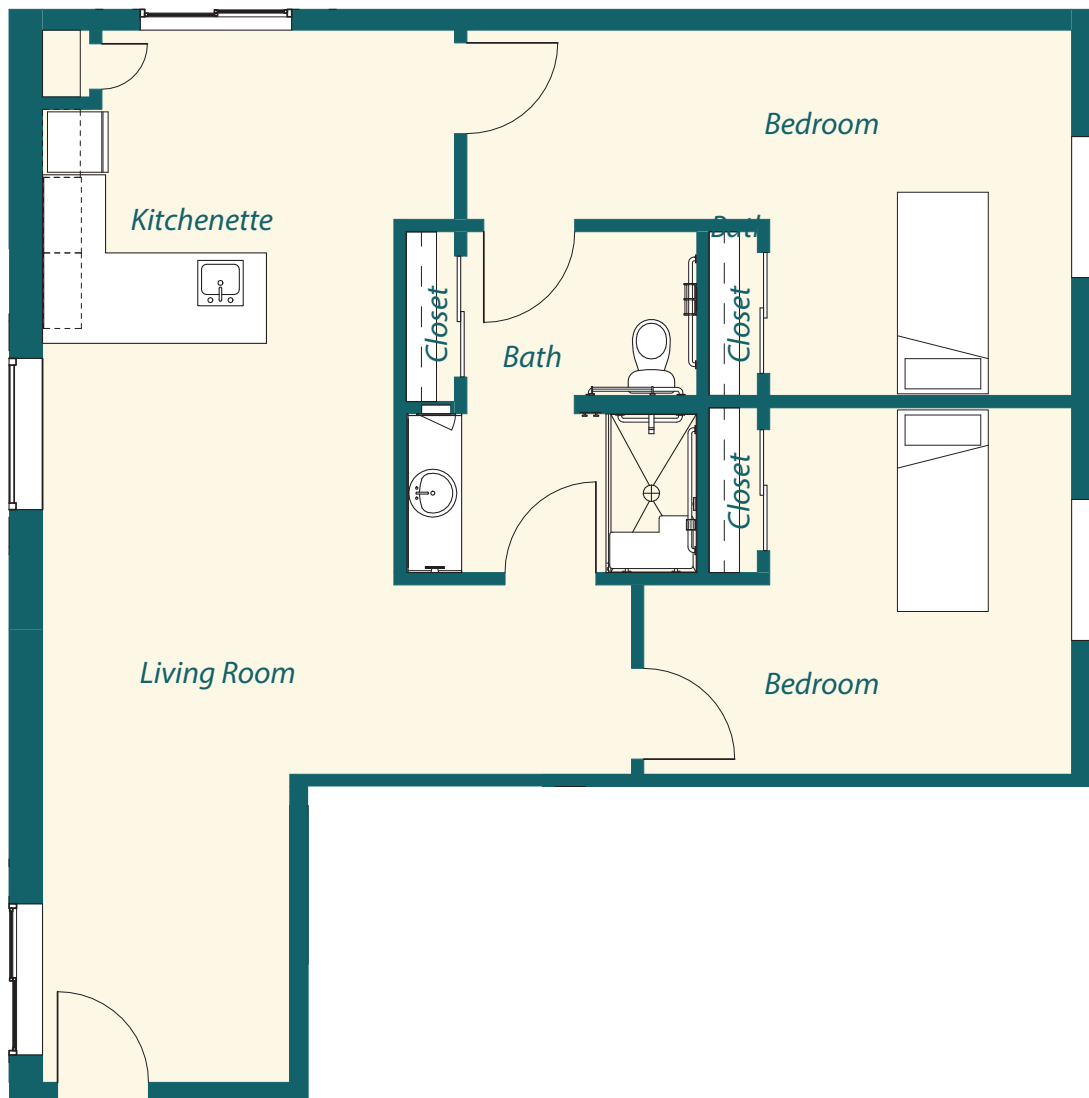

The Atlantic

Assisted Living

919 sq. ft. | AL-B2

$