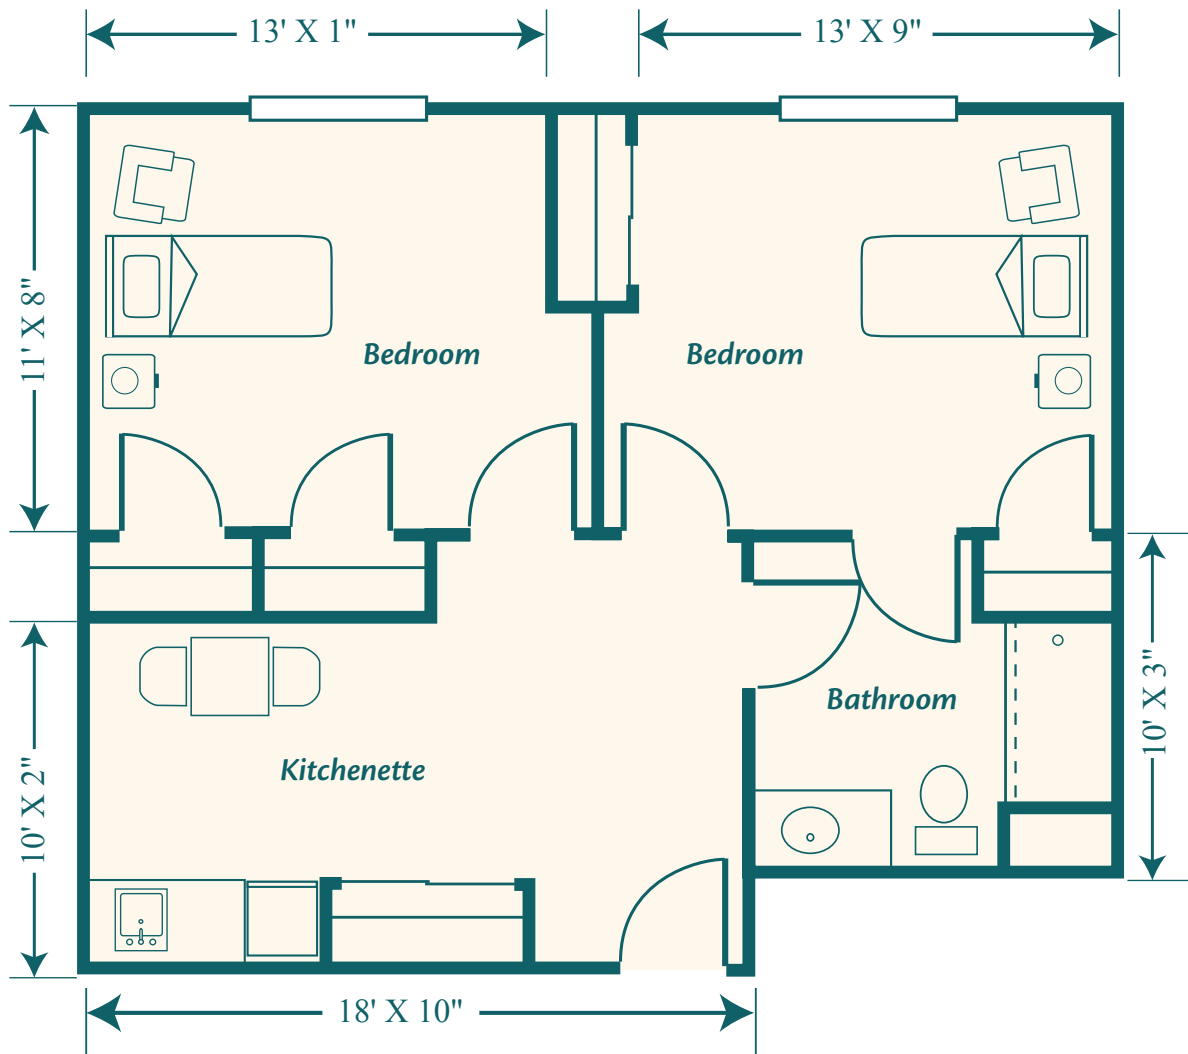

The Heron

$

13517 NE 86th Court | Lady Lake, Florida 32159 | Phone: (352) 350-5310 | Fax: (352) 775-4202

www.HarborChase.com

Assisted Living Facility #AL12467