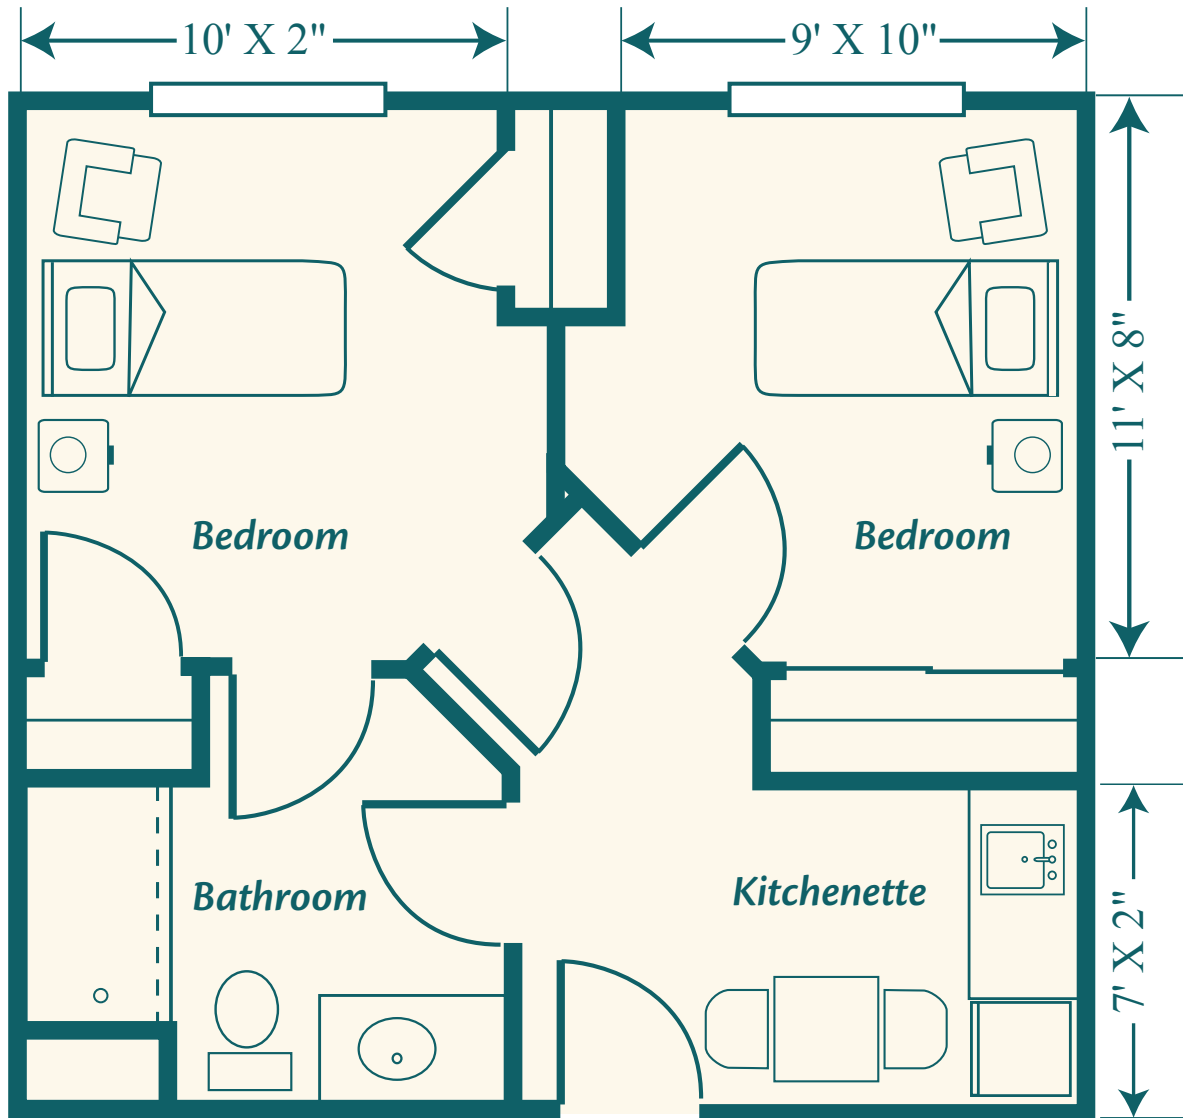

# The Cormorant

\$

---

13517 NE 86th Court | Lady Lake, Florida 32159 | Phone: (352) 350-5310 | Fax: (352) 775-4202

[www.HarborChase.com](http://www.HarborChase.com)

Assisted Living Facility #AL12467 