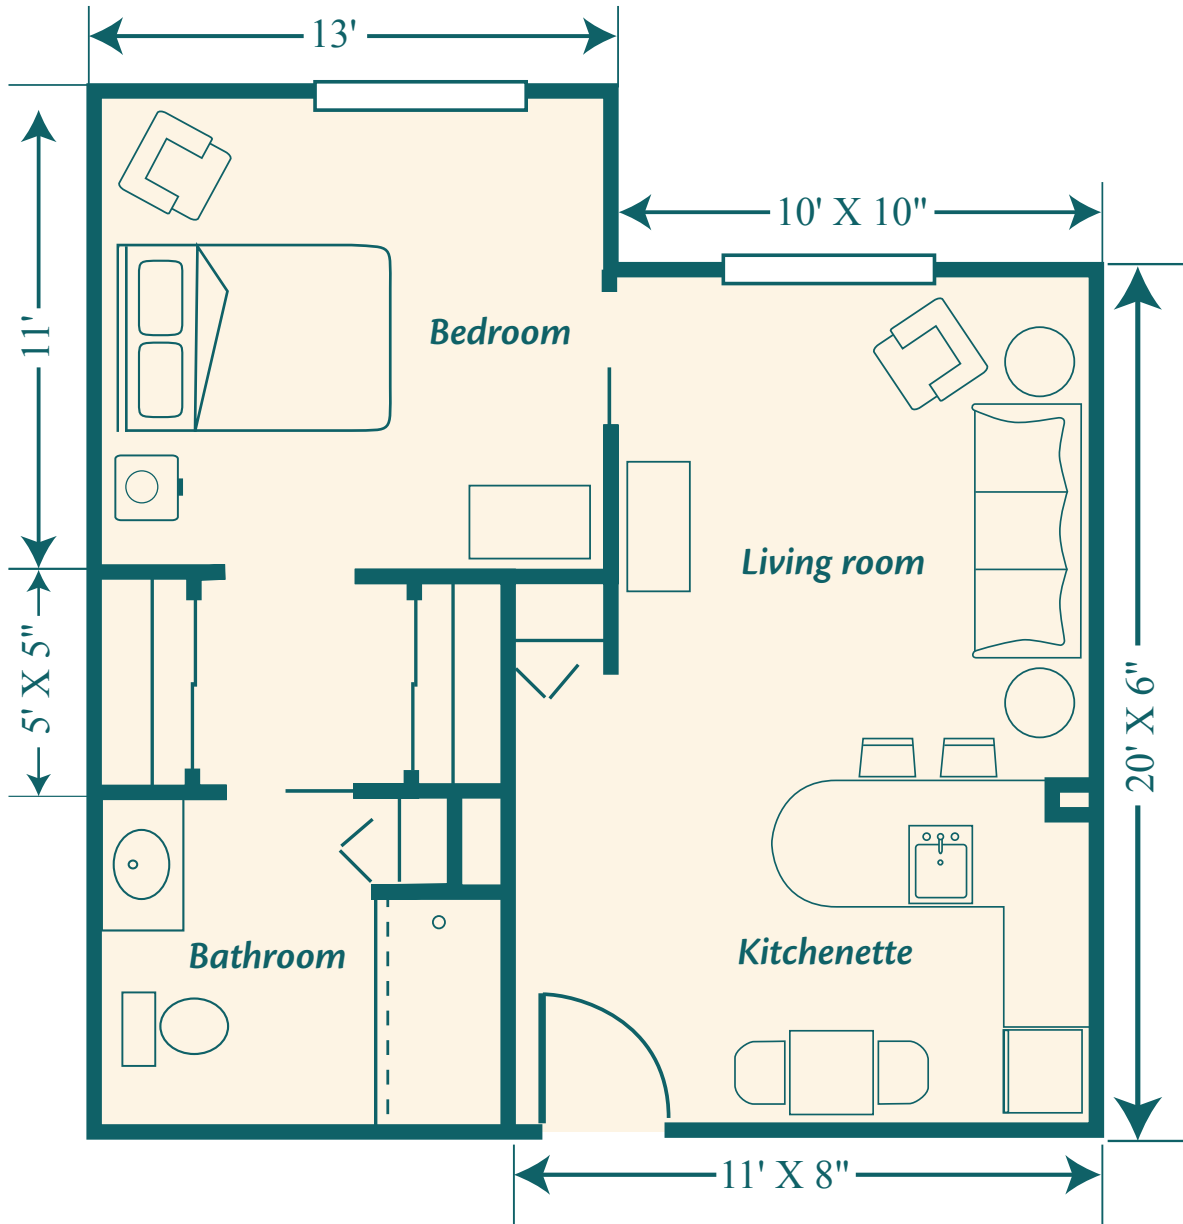

The Ibis

$

13517 NE 86th Court | Lady Lake, Florida 32159 | Phone: (352) 350-5310 | Fax: (352) 775-4202

www.HarborChase.com

Assisted Living Facility #AL12467