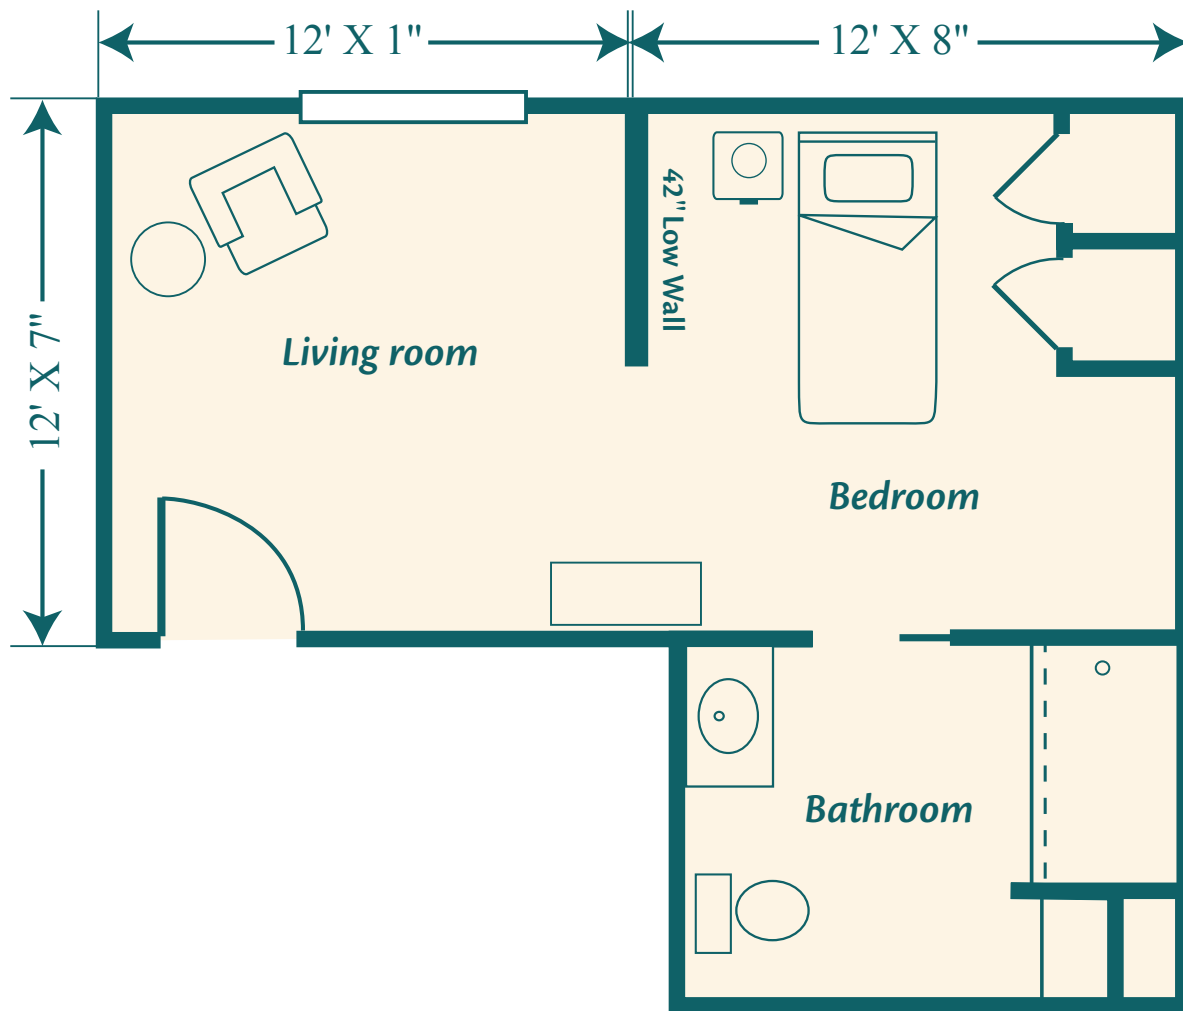

The Meadowlark

$