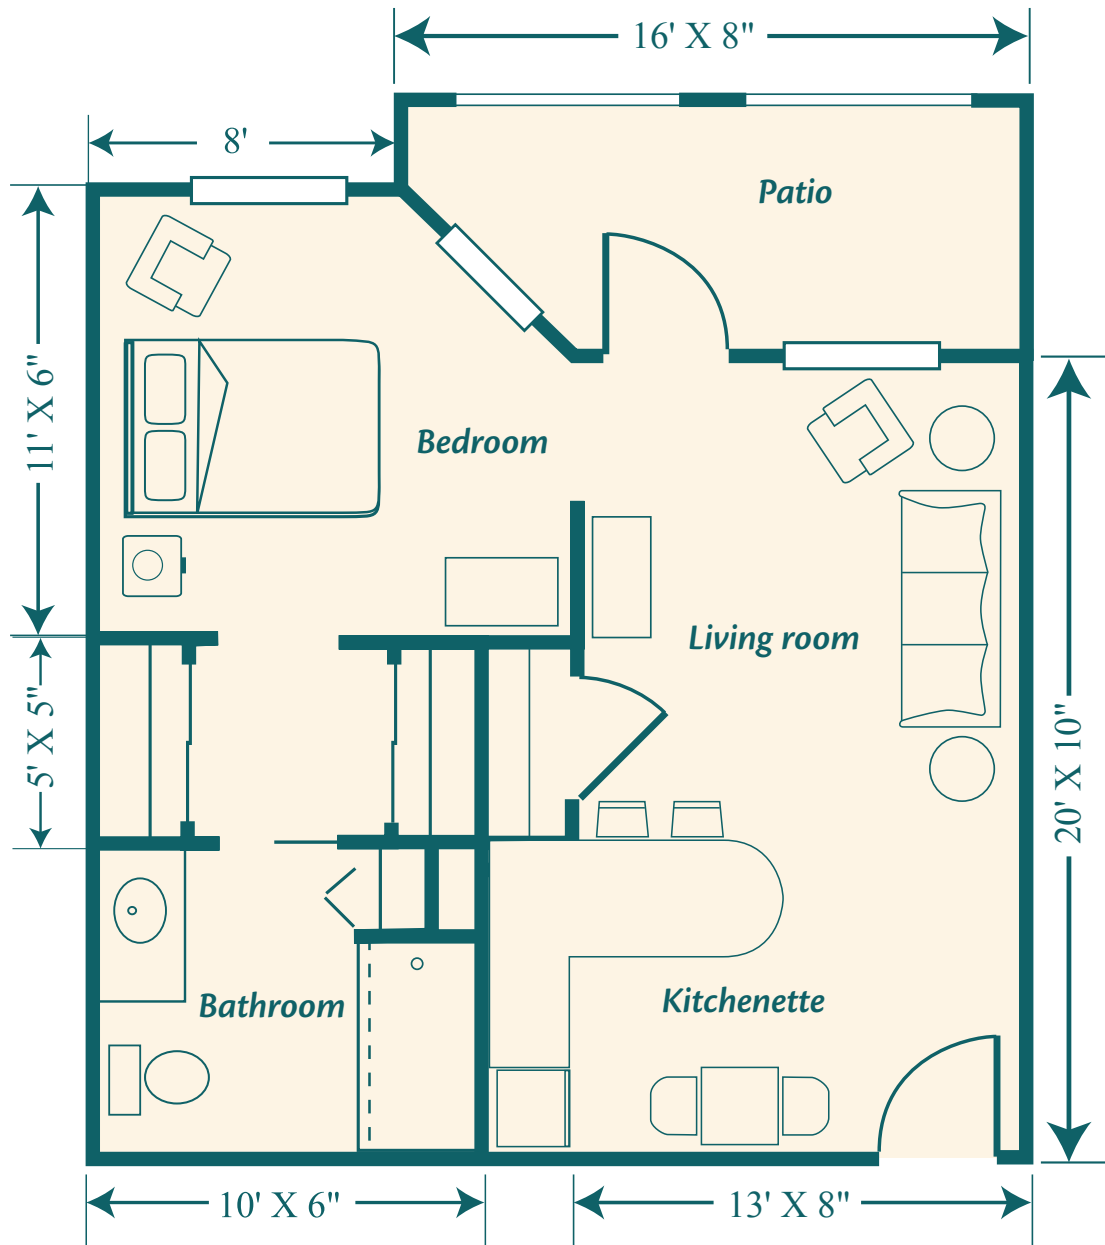

The Egret

$

13517 NE 86th Court | Lady Lake, Florida 32159 | Phone: (352) 350-5310 | Fax: (352) 775-4202

www.HarborChase.com

Assisted Living Facility #AL12467