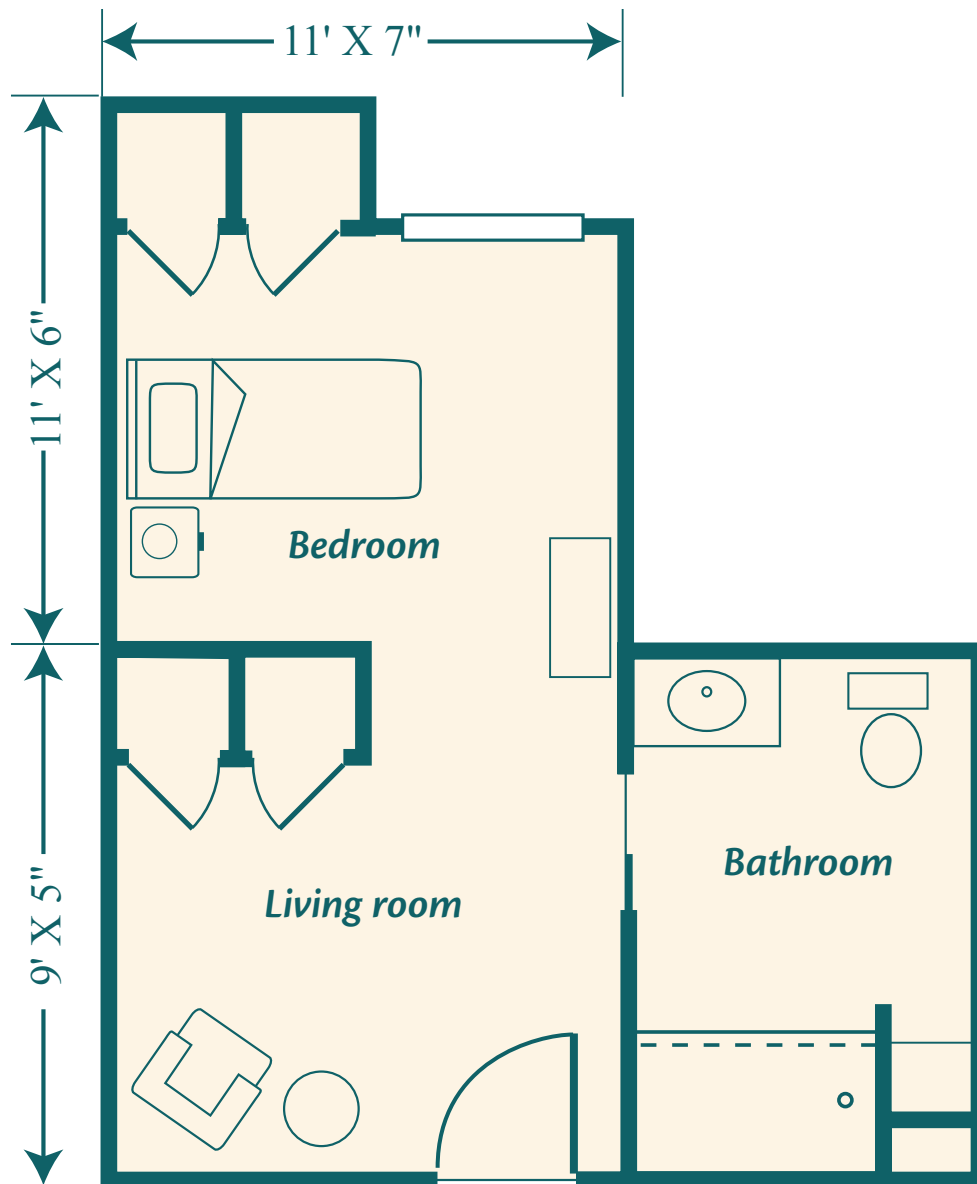

# The Warbler

\$

---

13517 NE 86th Court | Lady Lake, Florida 32159 | Phone: (352) 350-5310 | Fax: (352) 775-4202

[www.HarborChase.com](http://www.HarborChase.com)

Assisted Living Facility #AL12467 