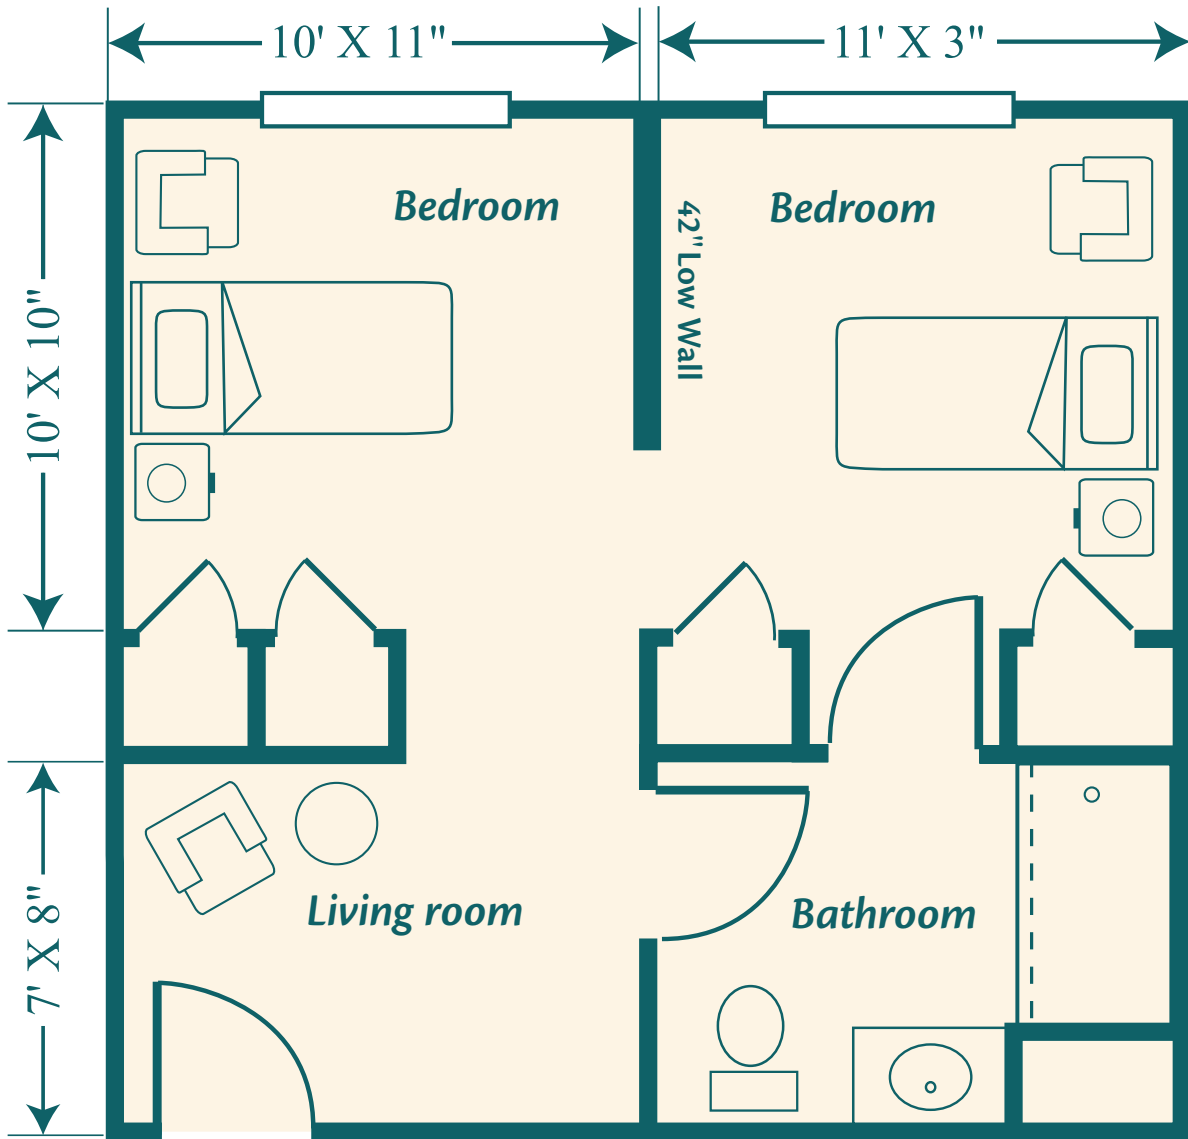

The Cardinal

$