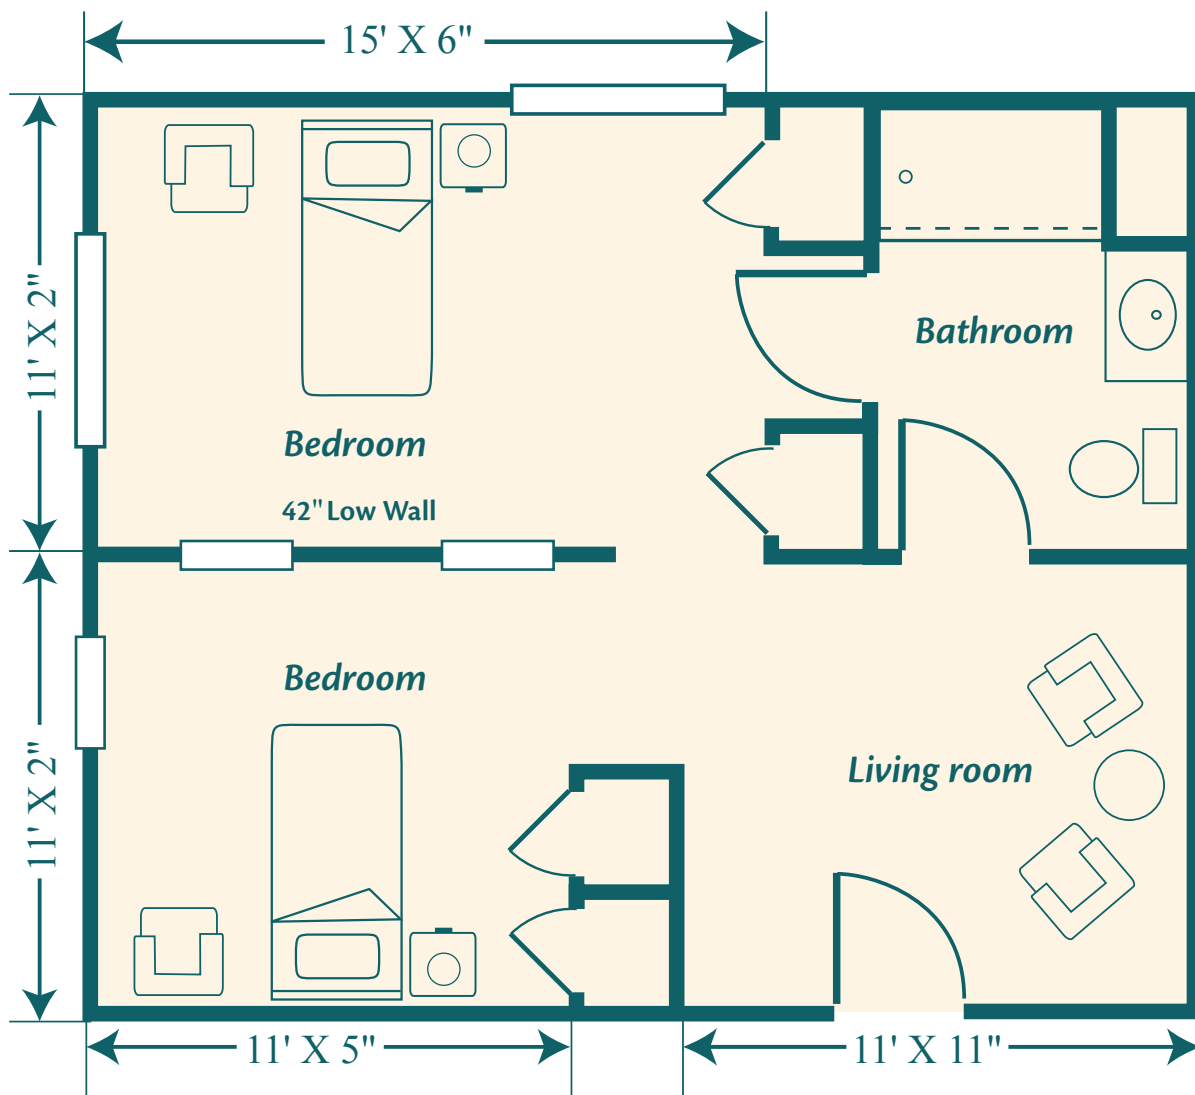

The Sandpiper

$