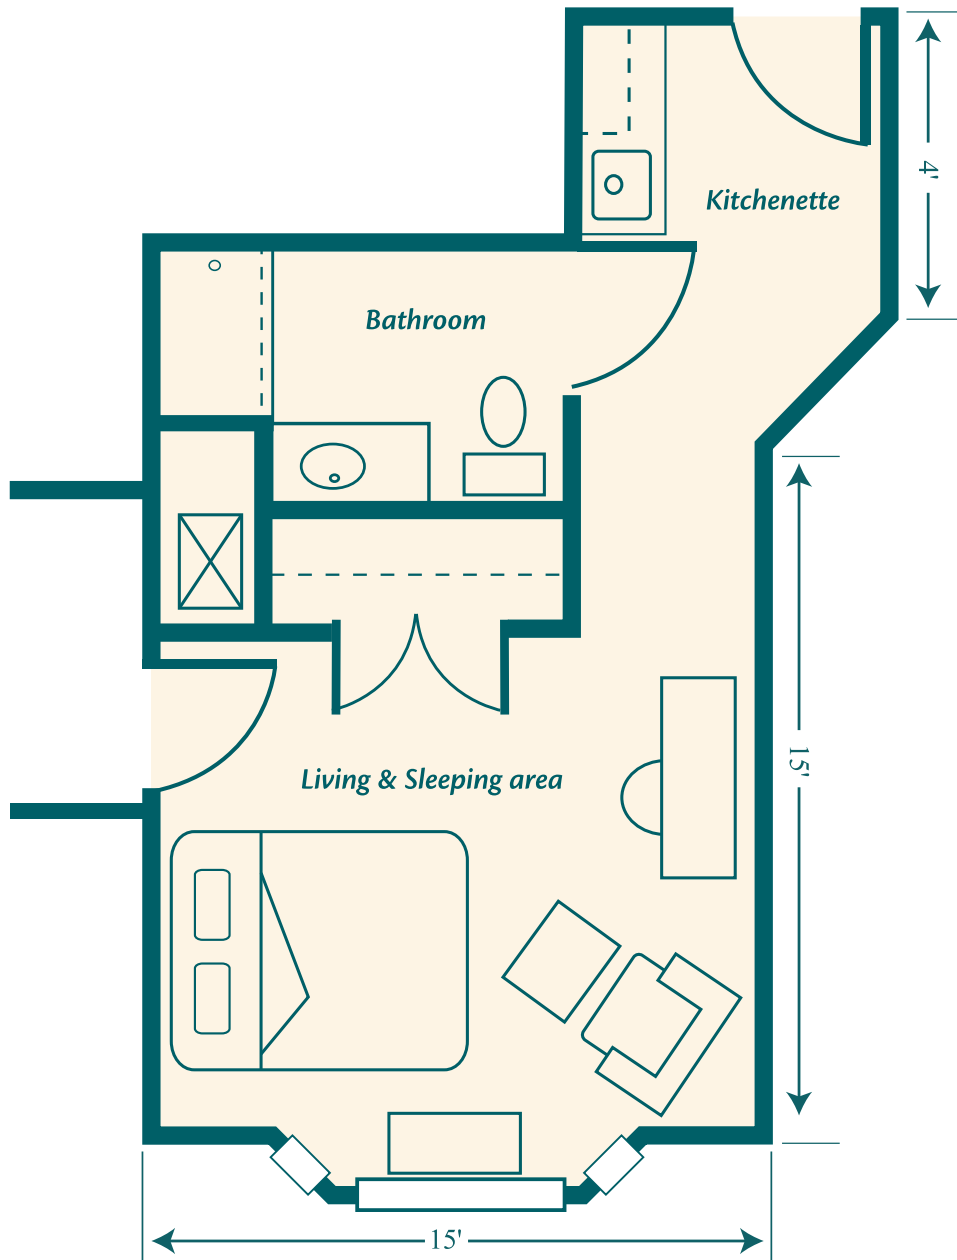

The Maple

\$

100 John Knox Road | Tallahassee, FL 32303 | Phone: (850) 531-0404 | Fax: (850) 531-0579

www.HarborChase.com

Assisted Living Facility #AL9730 

The Azalea

\$

100 John Knox Road | Tallahassee, FL 32303 | Phone: (850) 531-0404 | Fax: (850) 531-0579