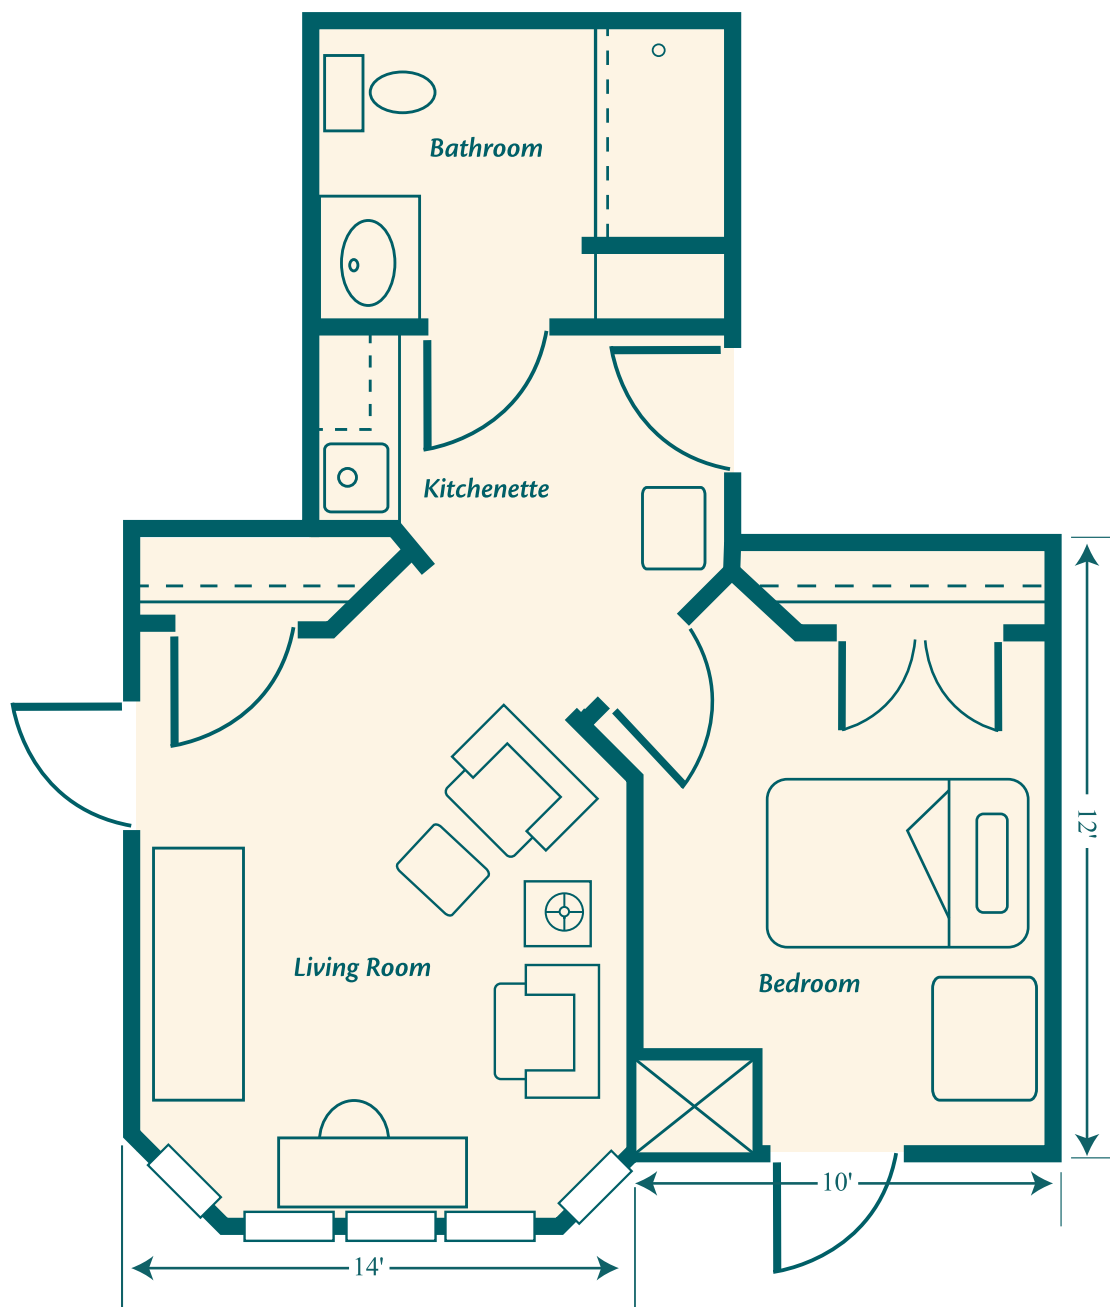

The Willow

\$

100 John Knox Road | Tallahassee, FL 32303 | Phone: (850) 531-0404 | Fax: (850) 531-0579

www.HarborChase.com

Assisted Living Facility #AL9730 

The Rosewood

\$

100 John Knox Road | Tallahassee, FL 32303 | Phone: (850) 531-0404 | Fax: (850) 531-0579