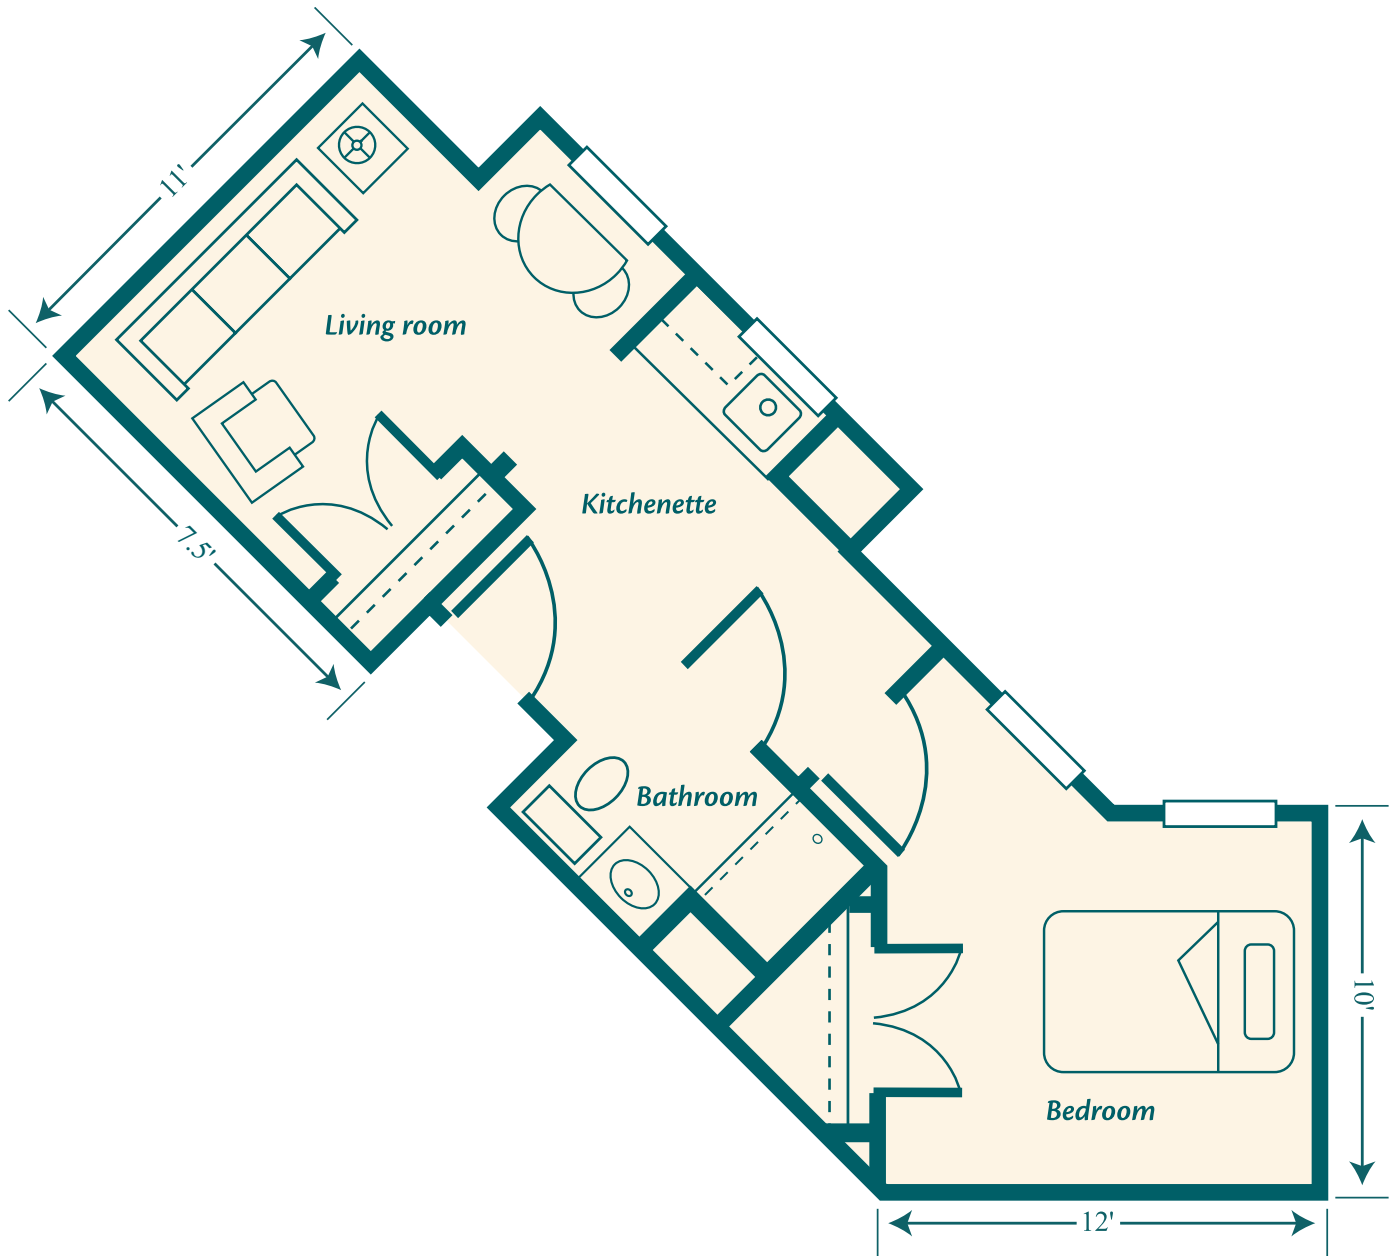

The Camellia

$