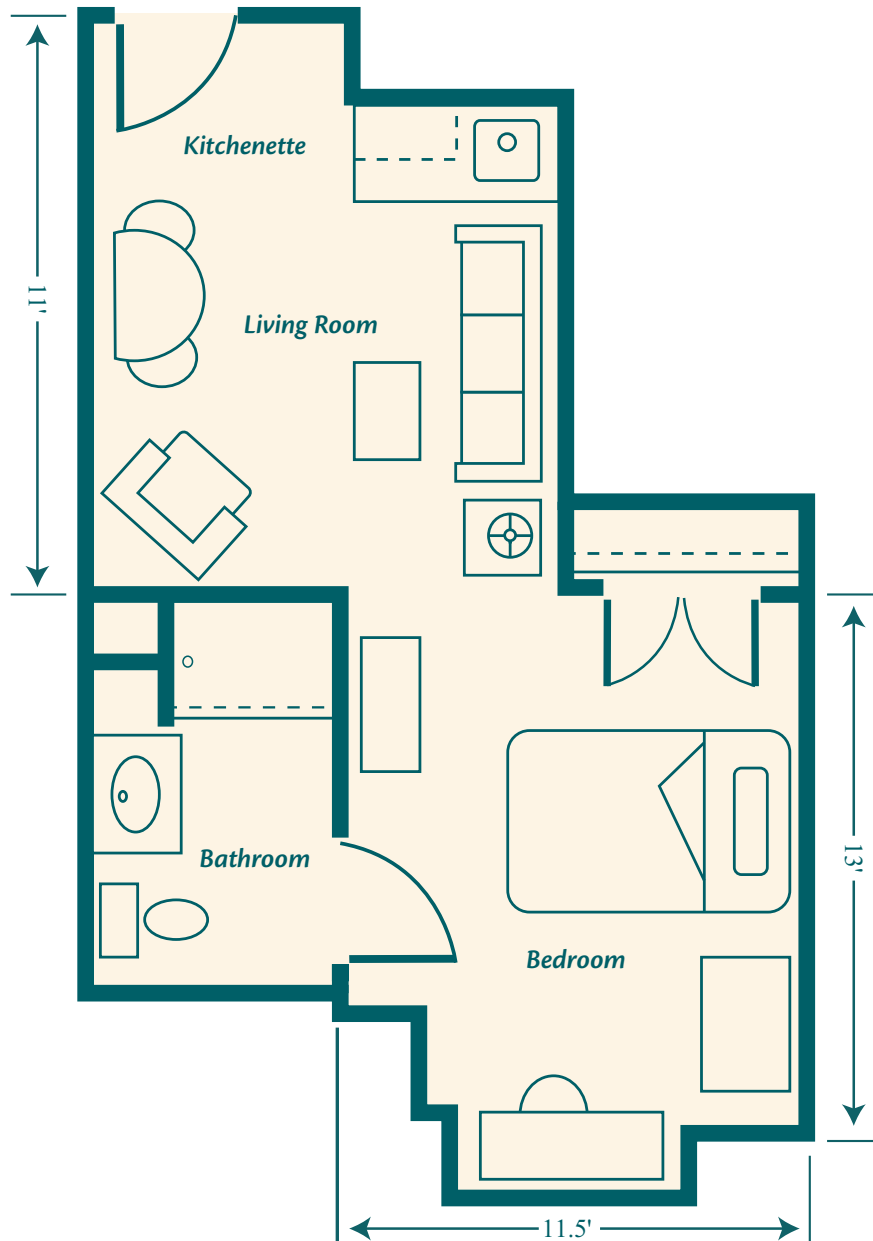

The Maple

$

---

100 John Knox Road | Tallahassee, FL 32303 | Phone: (850) 531-0404 | Fax: (850) 531-0579

www.HarborChase.com

Assisted Living Facility #AL9730