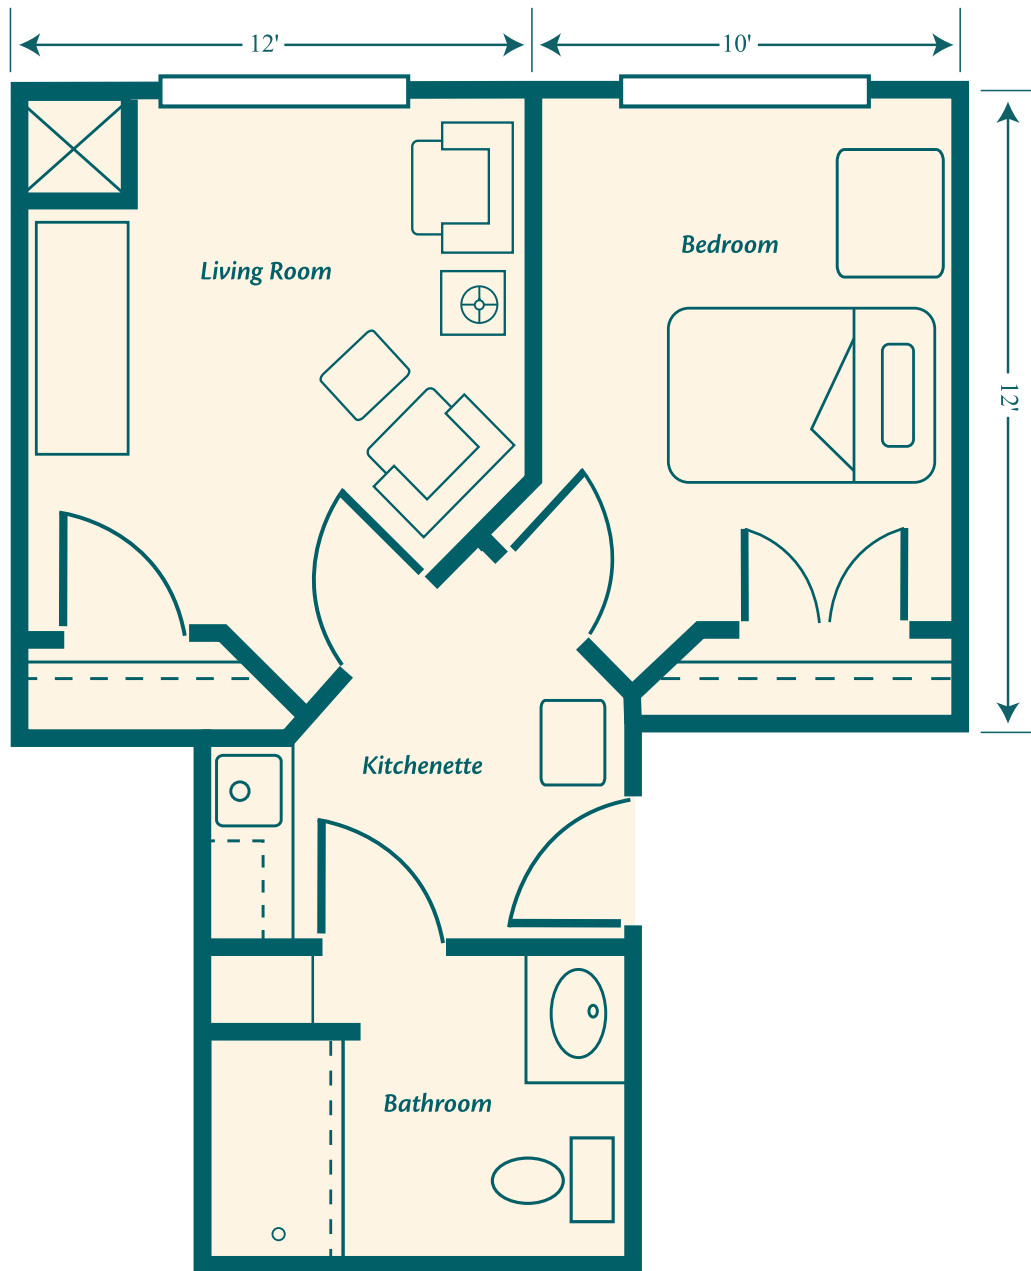

The Rosewood 2

$