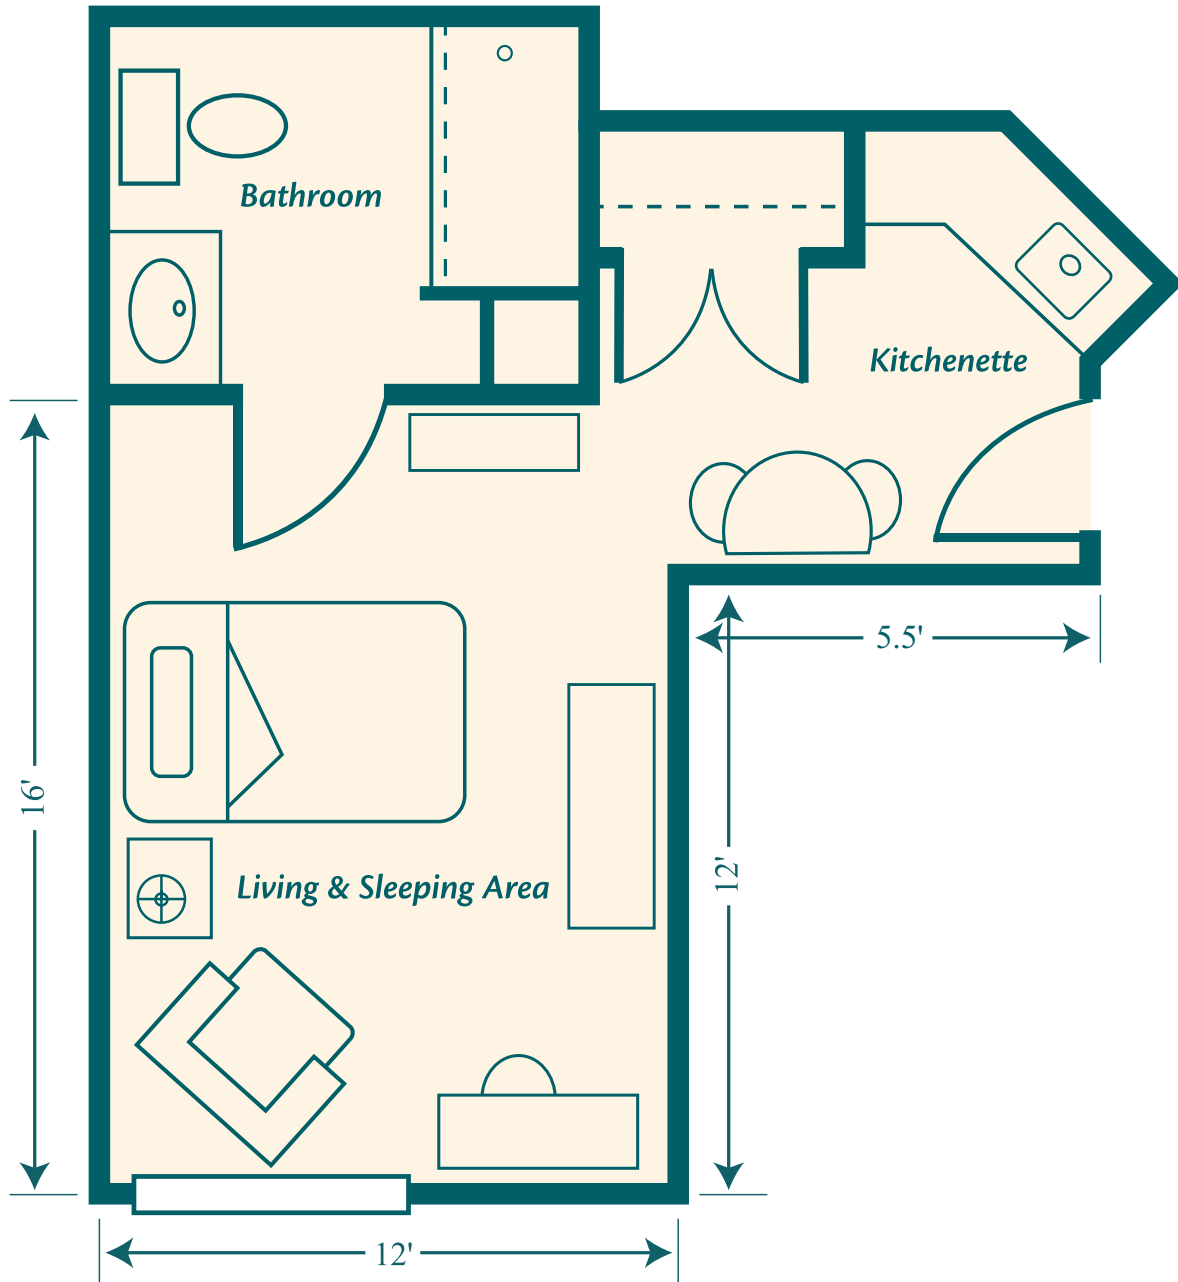

The Willow

$