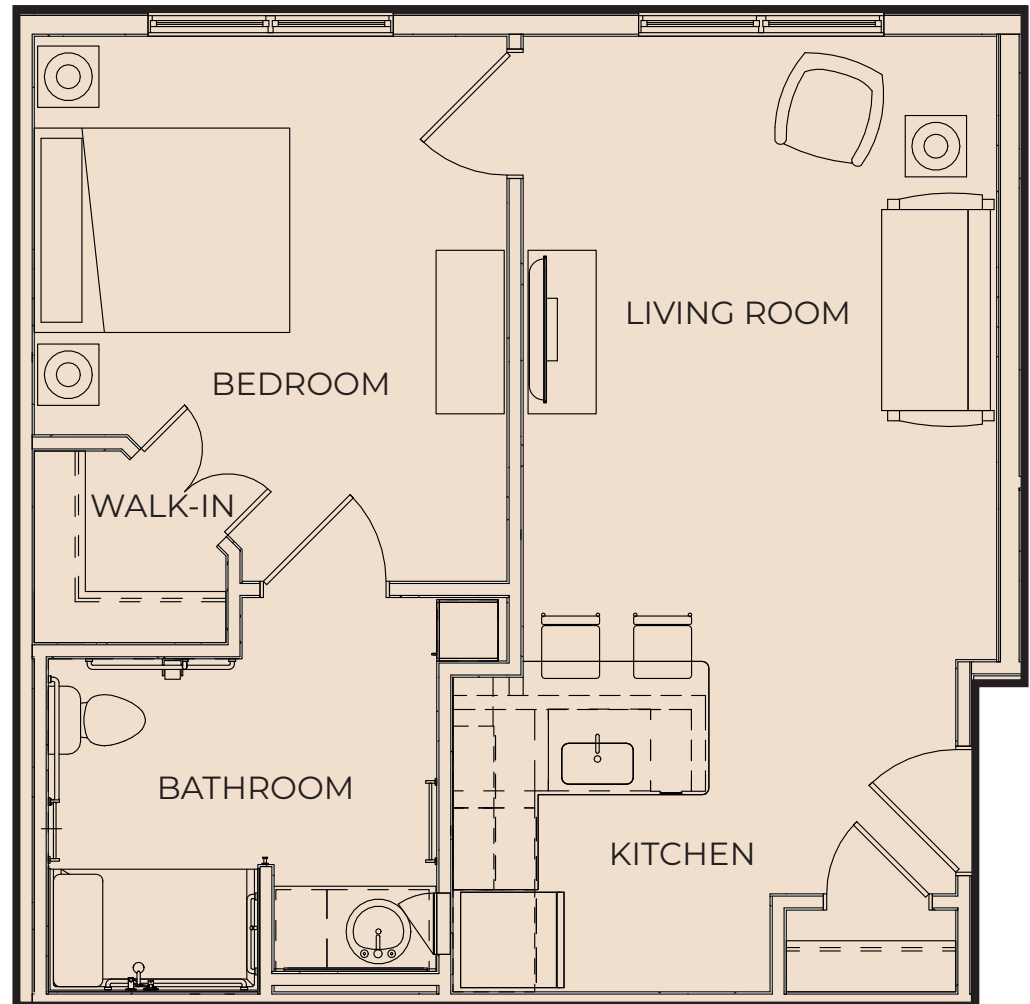

Scan to experience all that HarborChase of Shaker Heights offers.

16900 Van Aken Blvd.
Shaker Heights
OH 44120
(216) 925-4898
HarborChase.com

ONE BEDROOM
Square Footage: ± 522

\$ _____

All measurements approximate. Subject to variance and floor plan.

Apartment Features:

- Luxury Carpeted Bedroom/Living Room
- Wood-Look Luxury Vinyl Tile (LVT) Flooring in Kitchen and Bath
- Solid Surface Kitchen and Bath Countertops
- Stainless Steel Refrigerator
- Walk-in Closet

Scan to experience all that HarborChase of Shaker Heights offers.

16900 Van Aken Blvd.
Shaker Heights
OH 44120
(216) 925-4898
HarborChase.com

ONE BEDROOM CORNER
Square Footage: ± 567

\$ _____

All measurements approximate. Subject to variance and floor plan.

Scan to experience all that HarborChase of Shaker Heights offers.

16900 Van Aken Blvd.
Shaker Heights
OH 44120
(216) 925-4898
HarborChase.com

ONE BEDROOM CORNER WITH BALCONY
Square Footage: ± 567

\$ _____