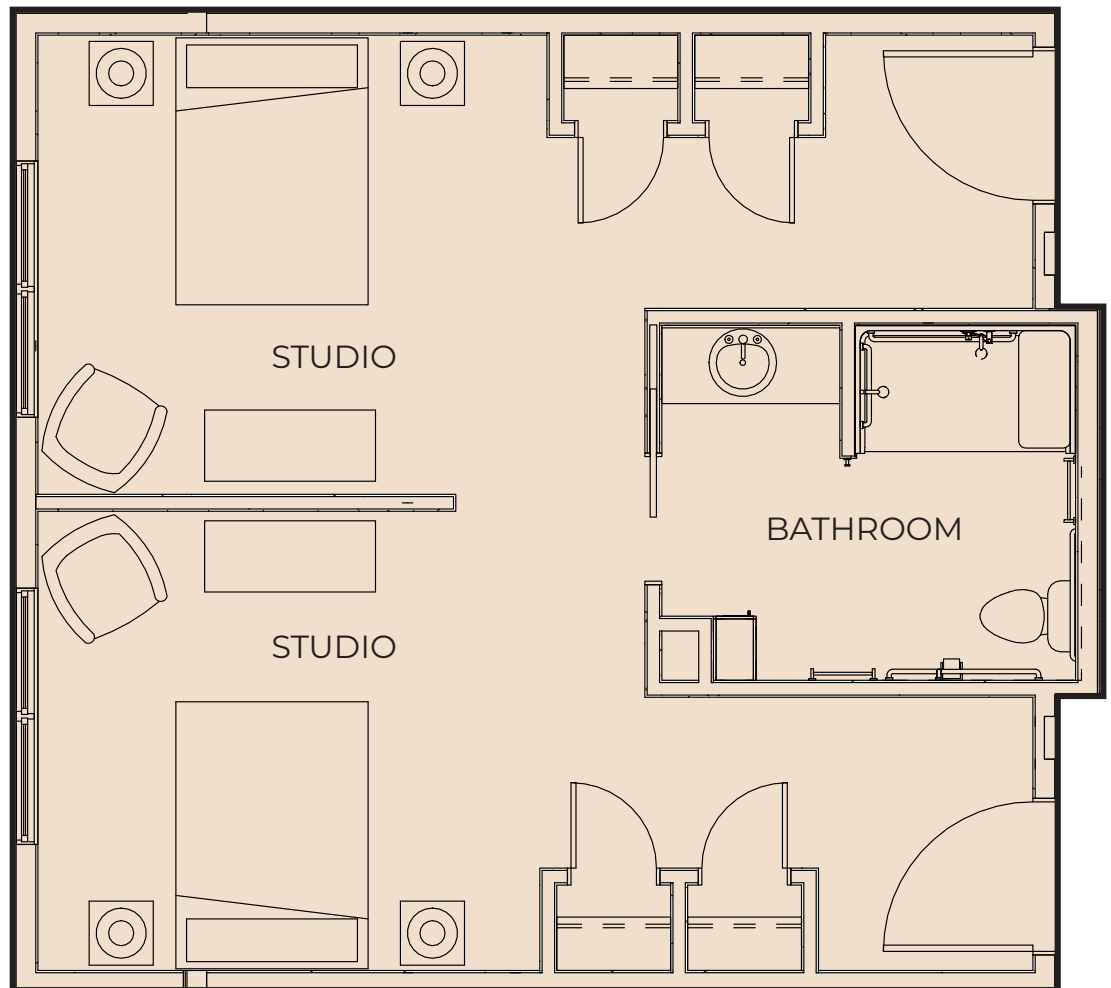

- Luxury Carpeted Bedroom/Living Room
- Solid Surface Countertops in Bathroom.

Scan to experience
all that HarborChase of
Shaker Heights offers.

16900 Van Aken Blvd.
Shaker Heights
OH 44120
(216) 925-4898
HarborChase.com

ALF#Pending

PRIVATE SUITE
Square Footage: ± 308

\$ _____

All measurements approximate. Subject to variance and floor plan.

Molly
MEMORY CARE

Apartment Features:

- Luxury Carpeted Bedroom/Living Room
- Solid Surface Countertops in Bathroom.

Scan to experience all that HarborChase of Shaker Heights offers.

16900 Van Aken Blvd.
Shaker Heights
OH 44120
(216) 925-4898
HarborChase.com

COMPANION SUITE
Square Footage: ± 524

\$ _____

All measurements approximate. Subject to variance and floor plan.