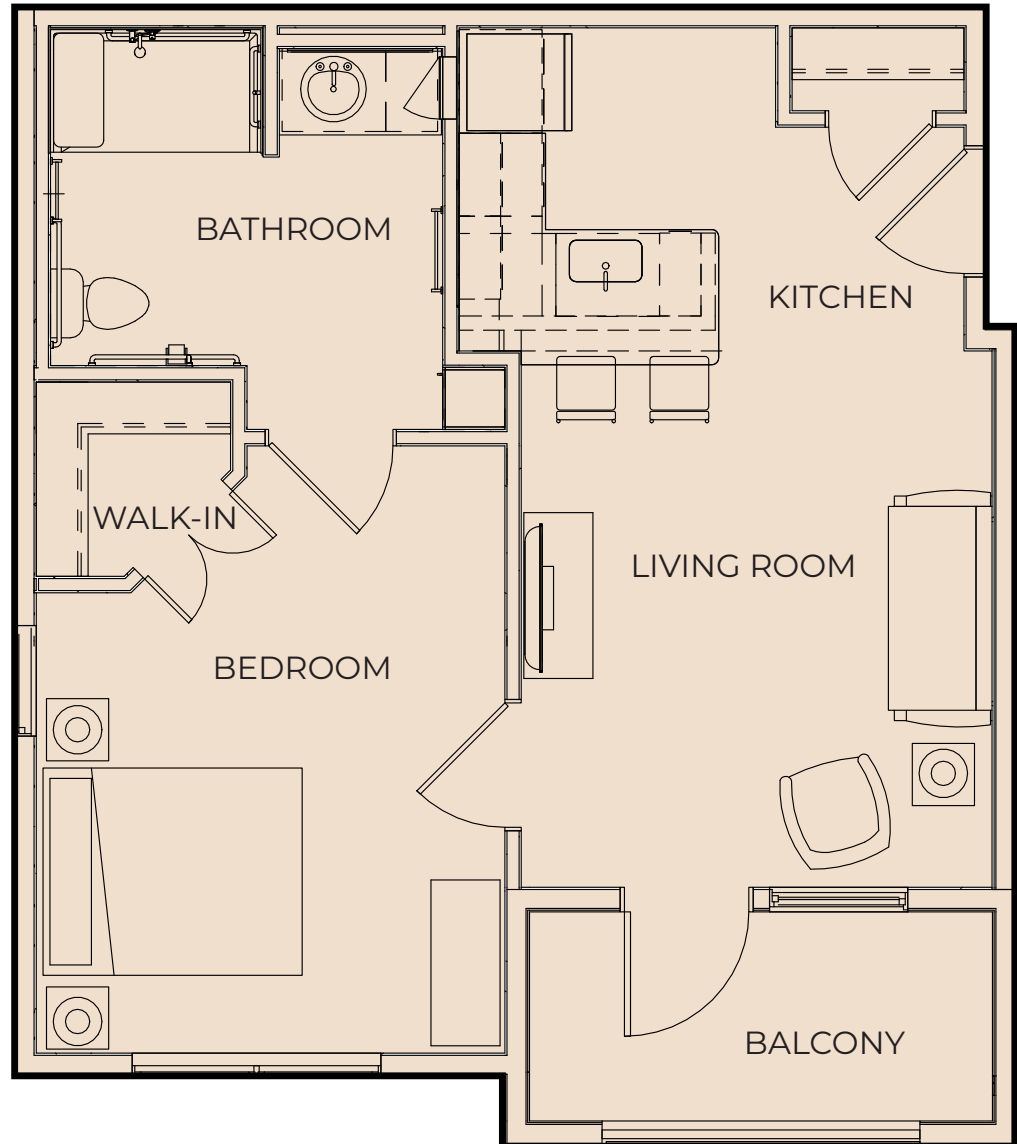

Scan to experience all that HarborChase of Shaker Heights offers.

16900 Van Aken Blvd.
Shaker Heights
OH 44120
(216) 925-4898
HarborChase.com

ONE BEDROOM CORNER
Square Footage: ± 567

\$ _____

All measurements approximate. Subject to variance and floor plan.

Flagler
ASSISTED LIVING

Apartment Features:

- Luxury Carpeted Bedroom/Living Room
- Wood-Look Luxury Vinyl Tile (LVT) Flooring in Kitchen and Bath
- Solid Surface Kitchen and Bath Countertops
- Stainless Steel Refrigerator
- Walk-in Closet
- Spacious Balcony

Scan to experience all that HarborChase of Shaker Heights offers.

16900 Van Aken Blvd.
Shaker Heights
OH 44120
(216) 925-4898
HarborChase.com

ONE BEDROOM CORNER WITH BALCONY
Square Footage: ± 567

\$ _____

All measurements approximate. Subject to variance and floor plan.

Apartment Features:

- Luxury Carpeted Bedroom/Living Room
- Wood-Look Luxury Vinyl Tile (LVT) Flooring in Kitchen and Bath
- Solid Surface Kitchen and Bath Countertops
- Stainless Steel Refrigerator
- Walk-in Closet
- Spacious Balcony