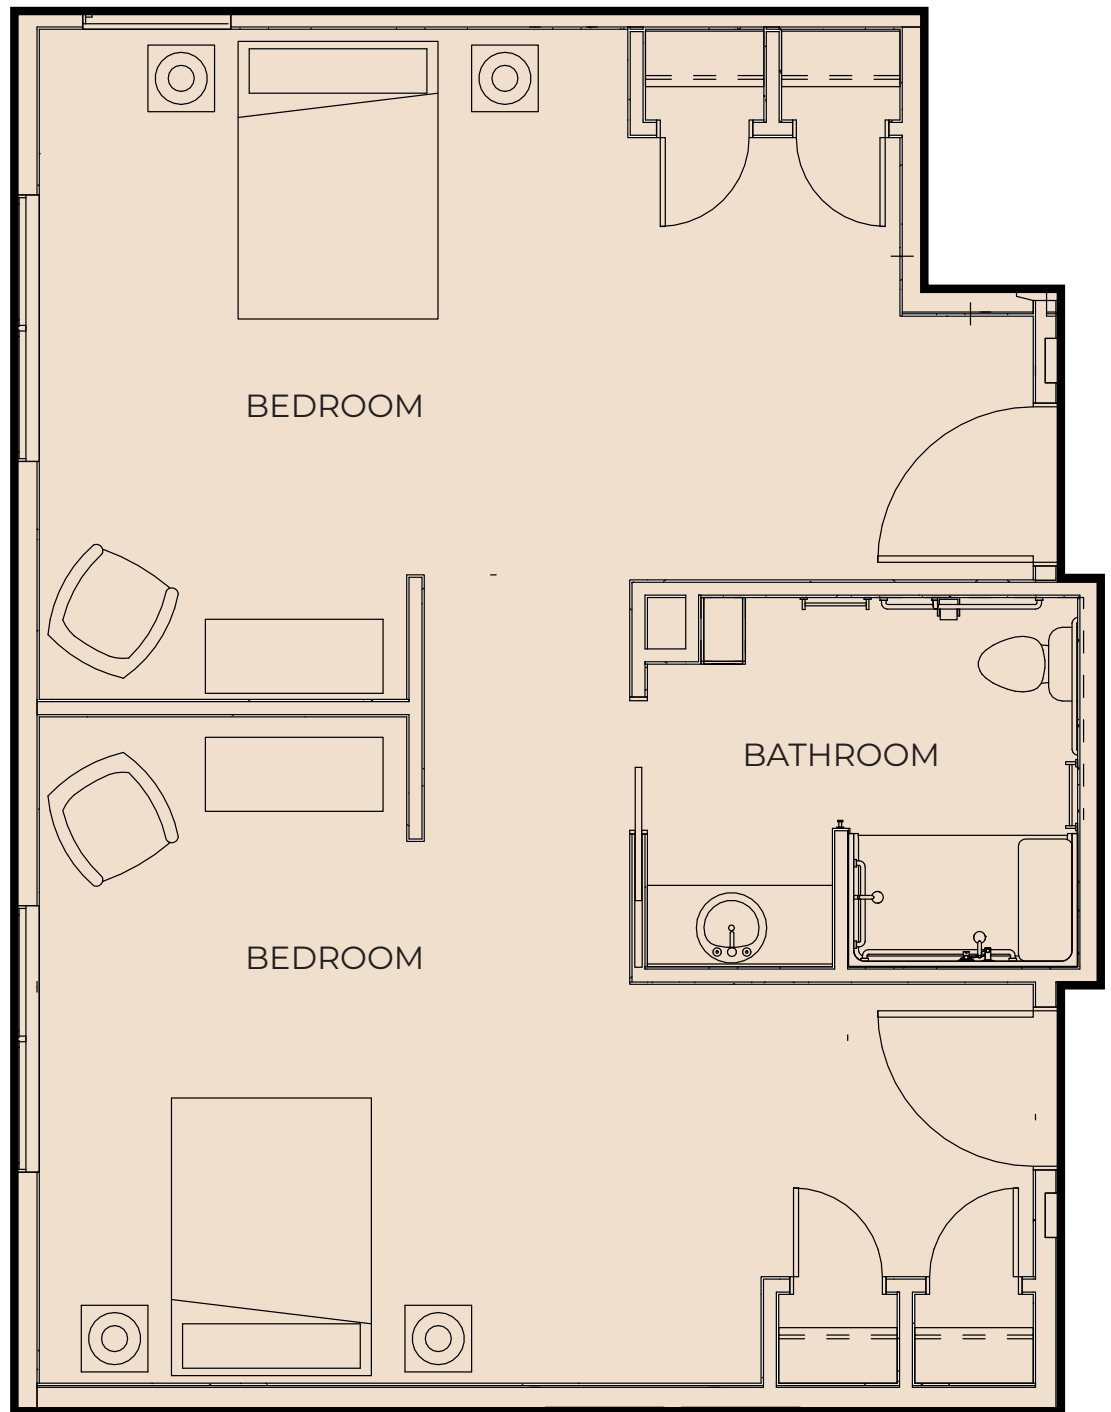

Shaker Heights

Apartment Features:

- Luxury Carpeted Bedroom/Living Room
- Solid Surface Countertops in Bathroom.

Scan to experience all that HarborChase of Shaker Heights offers.

16900 Van Aken Blvd.
Shaker Heights
OH 44120
(216) 925-4898
HarborChase.com

Van Sweringen

MEMORY CARE

COMPANION SUITE
Square Footage: ± 656

\$ _____

All measurements approximate. Subject to variance and floor plan.

Rockefeller

MEMORY CARE

Apartment Features:

- Luxury Carpeted Bedroom/Living Room
- Solid Surface Countertops in Bathroom.

Scan to experience all that HarborChase of Shaker Heights offers.

16900 Van Aken Blvd.
Shaker Heights
OH 44120
(216) 925-4898
HarborChase.com