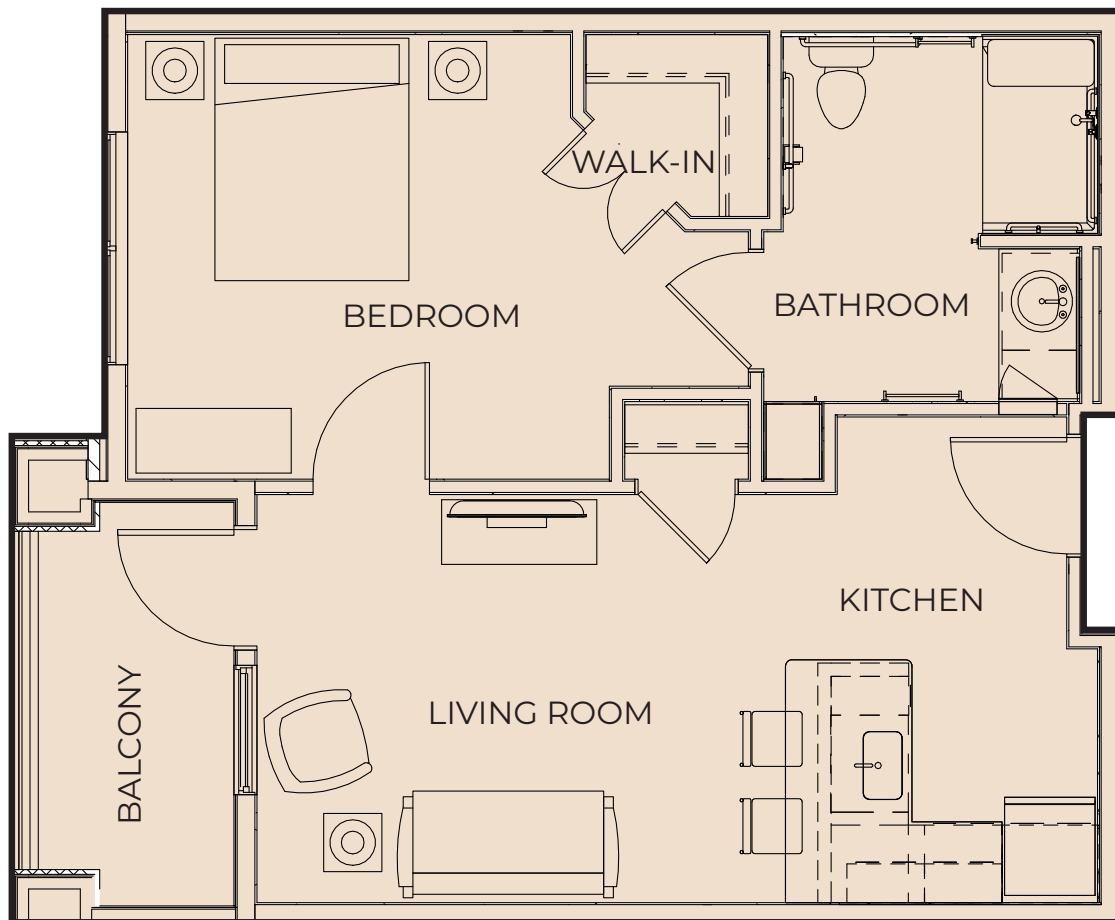

Scan to experience all that HarborChase of Shaker Heights offers.

16900 Van Aken Blvd.
Shaker Heights
OH 44120
(216) 925-4898
HarborChase.com

ONE BEDROOM CORNER WITH BALCONY
Square Footage: ± 567

\$ _____

Scan to experience all that HarborChase of Shaker Heights offers.

16900 Van Aken Blvd.
Shaker Heights
OH 44120
(216) 925-4898
HarborChase.com

ALF#Pending

Celeste

ASSISTED LIVING

ONE BEDROOM WITH BALCONY
Square Footage: ± 528

\$ _____

All measurements approximate. Subject to variance and floor plan.

Apartment Features:

- Luxury Carpeted Bedroom/Living Room
- Wood-Look Luxury Vinyl Tile (LVT) Flooring in Kitchen and Bath
- Solid Surface Kitchen and Bath Countertops
- Stainless Steel Refrigerator
- Walk-in Closet

Scan to experience all that HarborChase of Shaker Heights offers.

16900 Van Aken Blvd.
Shaker Heights
OH 44120
(216) 925-4898
HarborChase.com

TWO BEDROOM
Square Footage: ± 796

\$ _____

All measurements approximate. Subject to variance and floor plan.