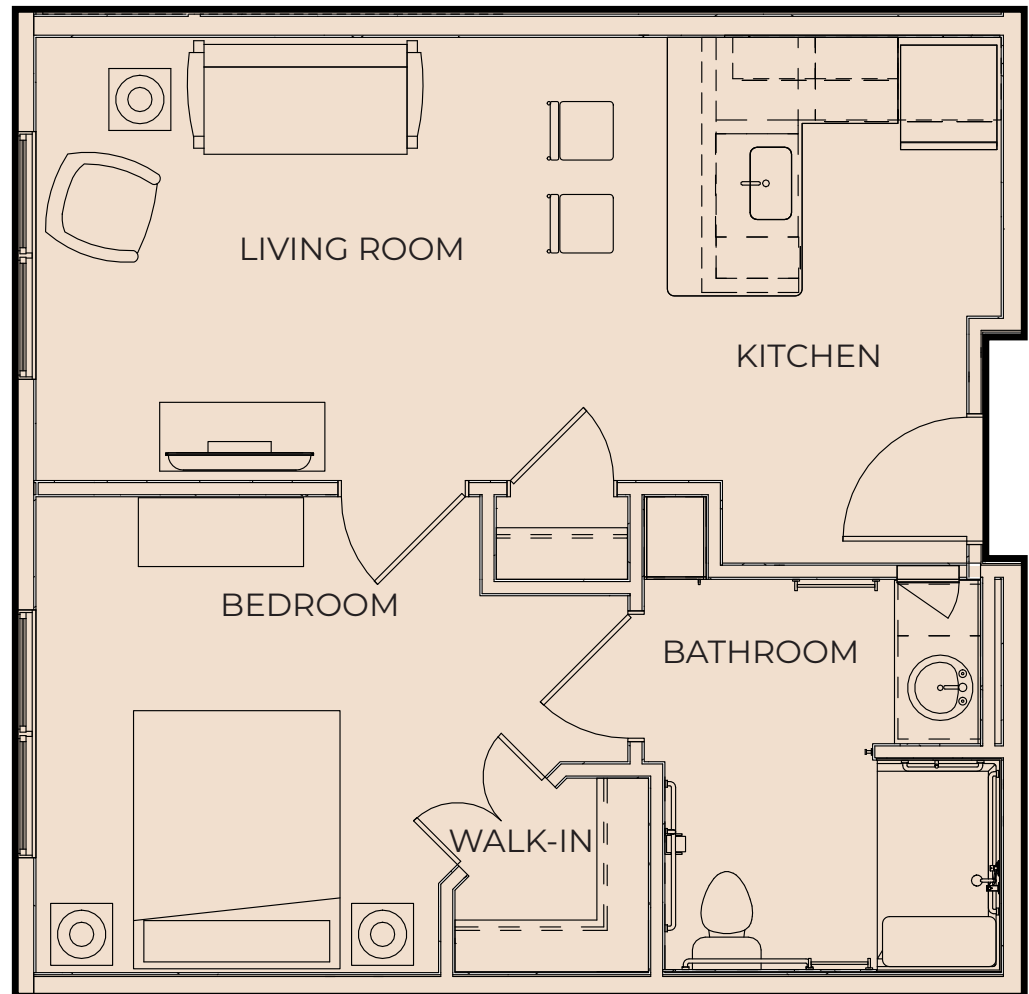

Scan to experience all that HarborChase of Shaker Heights offers.

16900 Van Aken Blvd.
Shaker Heights
OH 44120
(216) 925-4898
HarborChase.com

ONE BEDROOM
Square Footage: ± 522

\$ _____

All measurements approximate. Subject to variance and floor plan.

Scan to experience all that HarborChase of Shaker Heights offers.

16900 Van Aken Blvd.
Shaker Heights
OH 44120
(216) 925-4898
HarborChase.com

ONE BEDROOM CORNER
Square Footage: ± 567

\$ _____

All measurements approximate. Subject to variance and floor plan.