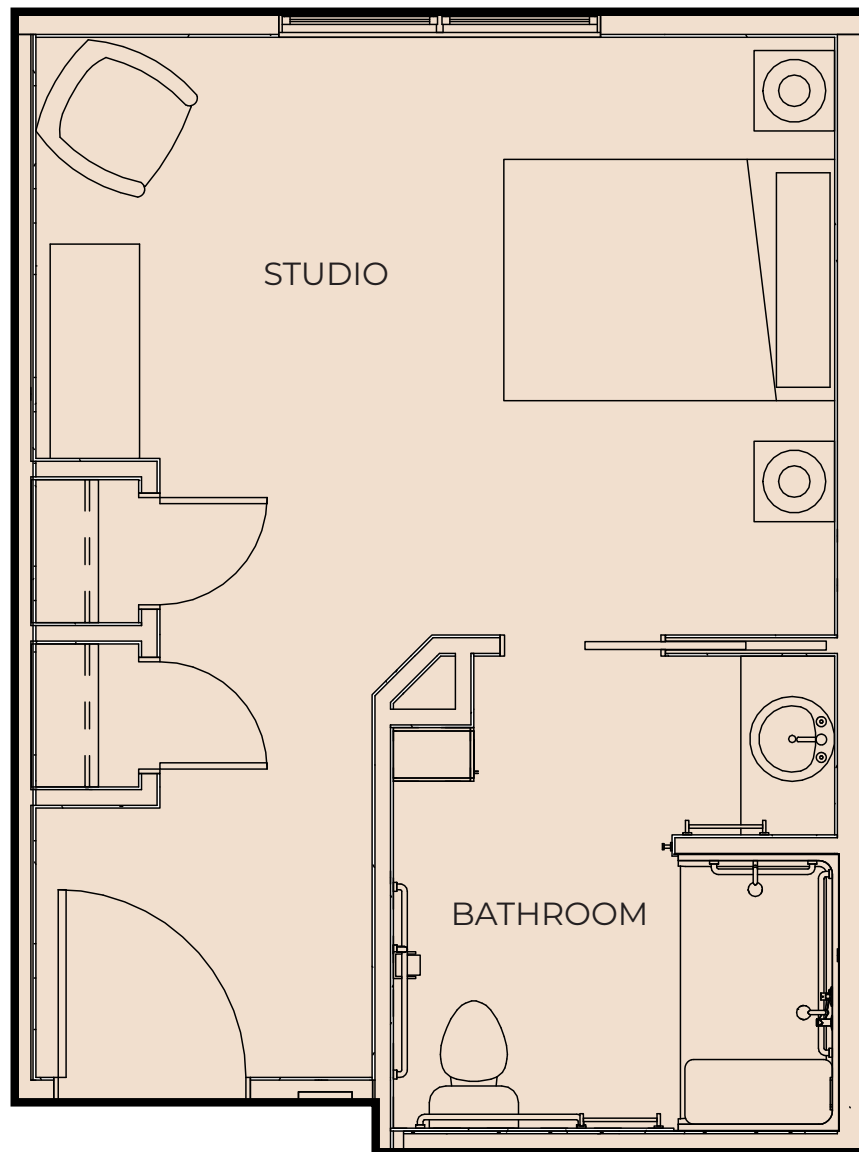

PRIVATE SUITE
Square Footage: ± 308

$ _____

All measurements approximate. Subject to variance and floor plan.