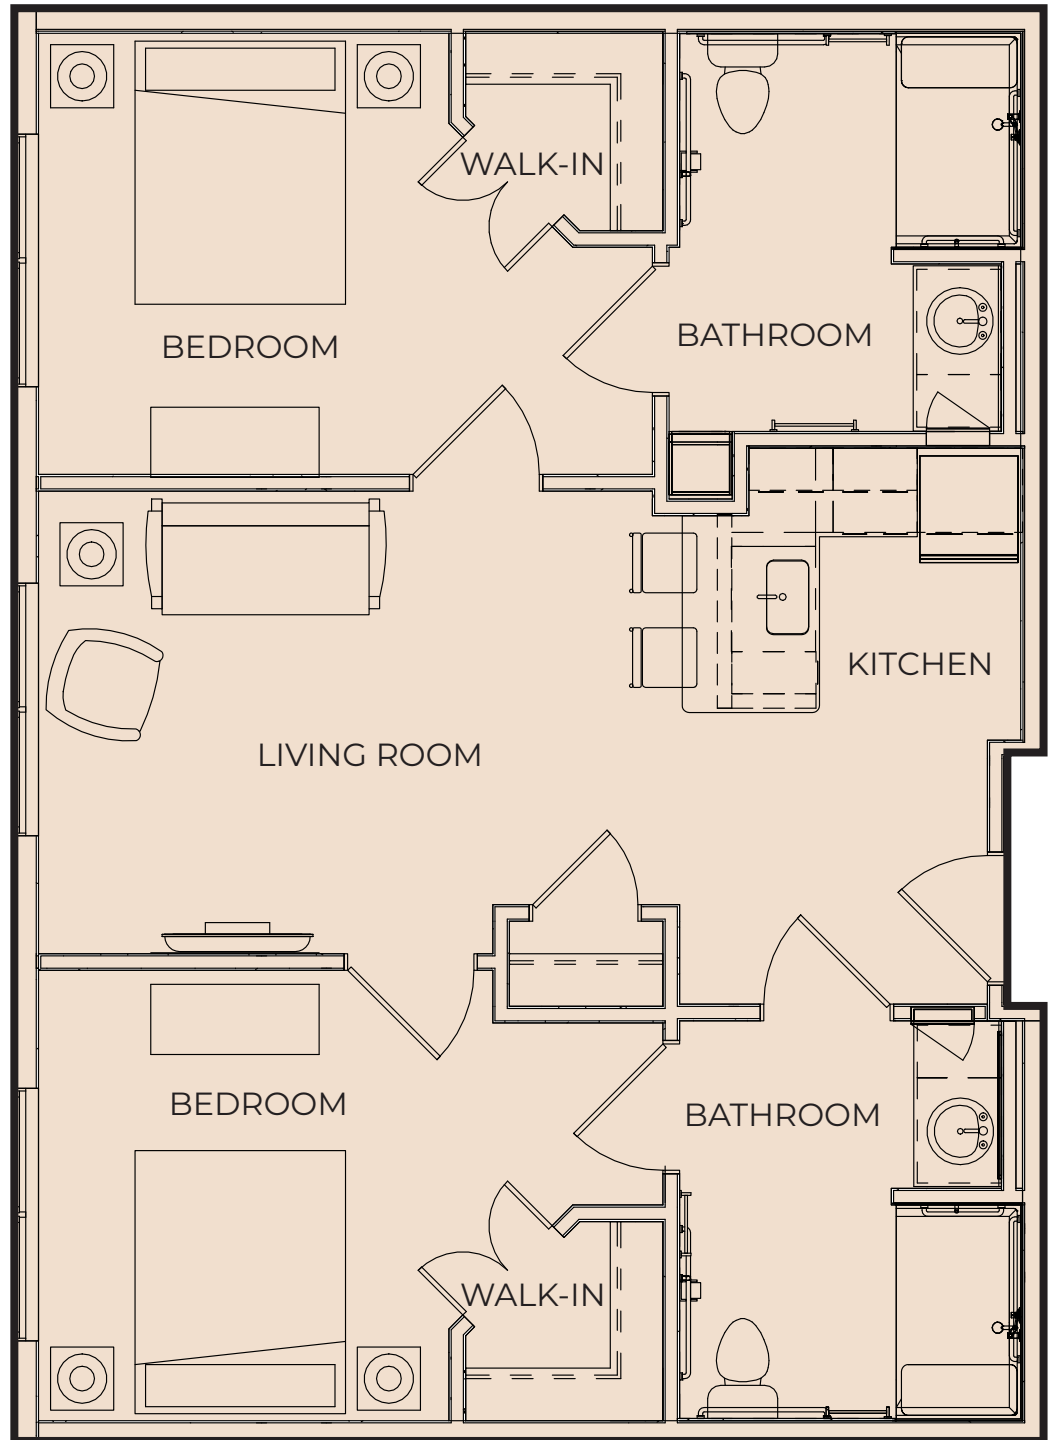

Scan to experience all that HarborChase of Shaker Heights offers.

16900 Van Aken Blvd.
Shaker Heights
OH 44120
(216) 925-4898
HarborChase.com

ALF#Pending

Celeste

ASSISTED LIVING

ONE BEDROOM WITH BALCONY
Square Footage: ± 528

\$ _____

All measurements approximate. Subject to variance and floor plan.

Apartment Features:

- Luxury Carpeted Bedroom/Living Room
- Wood-Look Luxury Vinyl Tile (LVT) Flooring in Kitchen and Bath
- Solid Surface Kitchen and Bath Countertops
- Stainless Steel Refrigerator
- Walk-in Closet

Scan to experience all that HarborChase of Shaker Heights offers.

16900 Van Aken Blvd.
Shaker Heights
OH 44120
(216) 925-4898
HarborChase.com

TWO BEDROOM
Square Footage: ± 796

\$ _____

All measurements approximate. Subject to variance and floor plan.