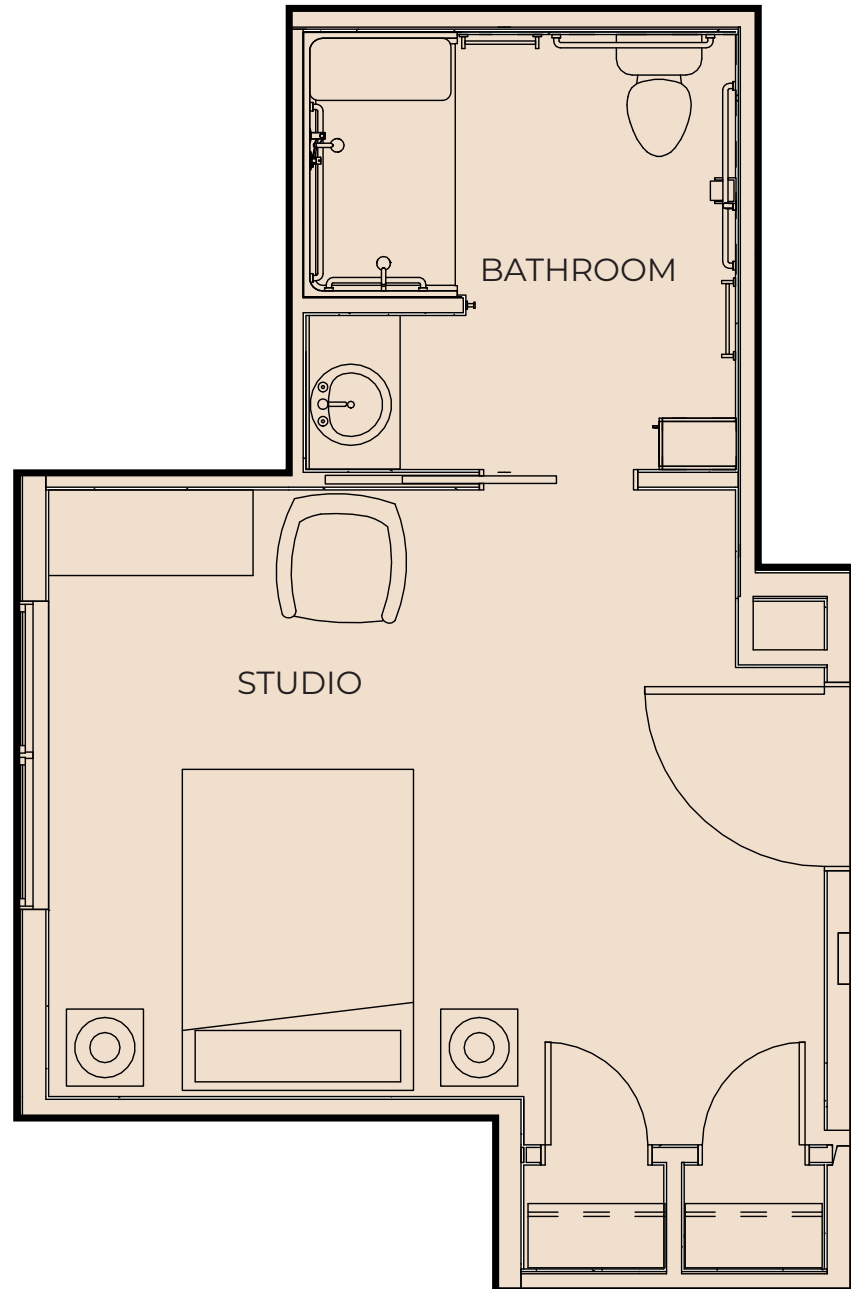

Scan to experience all that HarborChase of Shaker Heights offers.

16900 Van Aken Blvd.
Shaker Heights
OH 44120
(216) 925-4898
HarborChase.com

TWO BEDROOM CORNER WITH BALCONY
Square Footage: ± 908

\$ _____

All measurements approximate. Subject to variance and floor plan.

Apartment Features:

- Luxury Carpeted Bedroom/Living Room
- Solid Surface Countertops in Bathroom.

Scan to experience all that HarborChase of Shaker Heights offers.