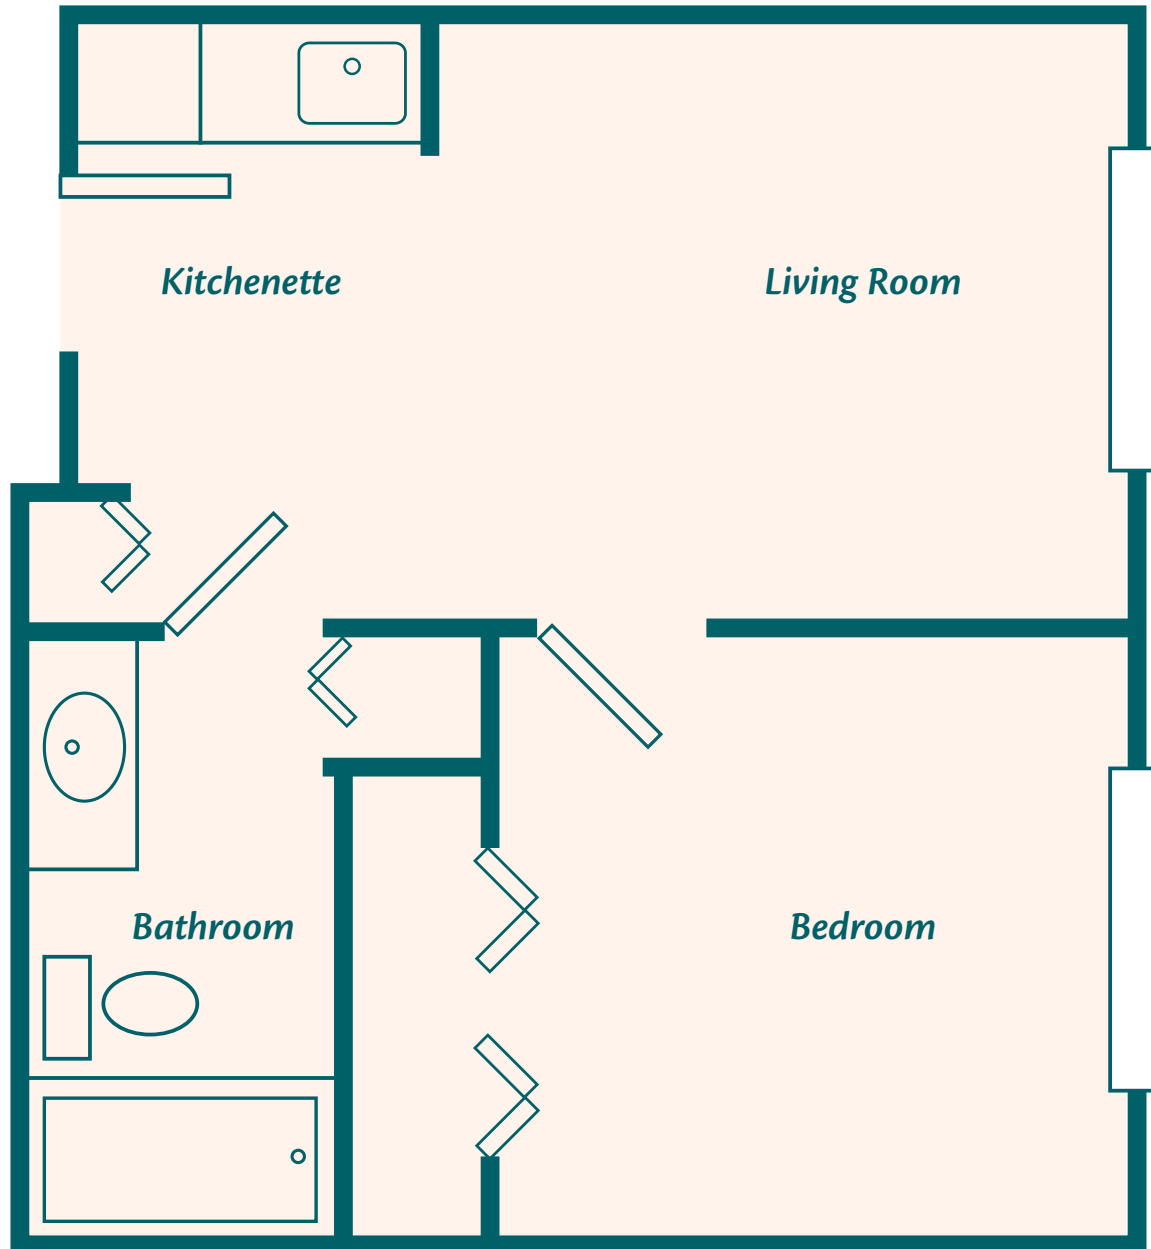

Dorchester

383 Sq. Ft.

\$

Folkstone

480 Sq. Ft.

\$

Georgian

542 Sq. Ft.

\$