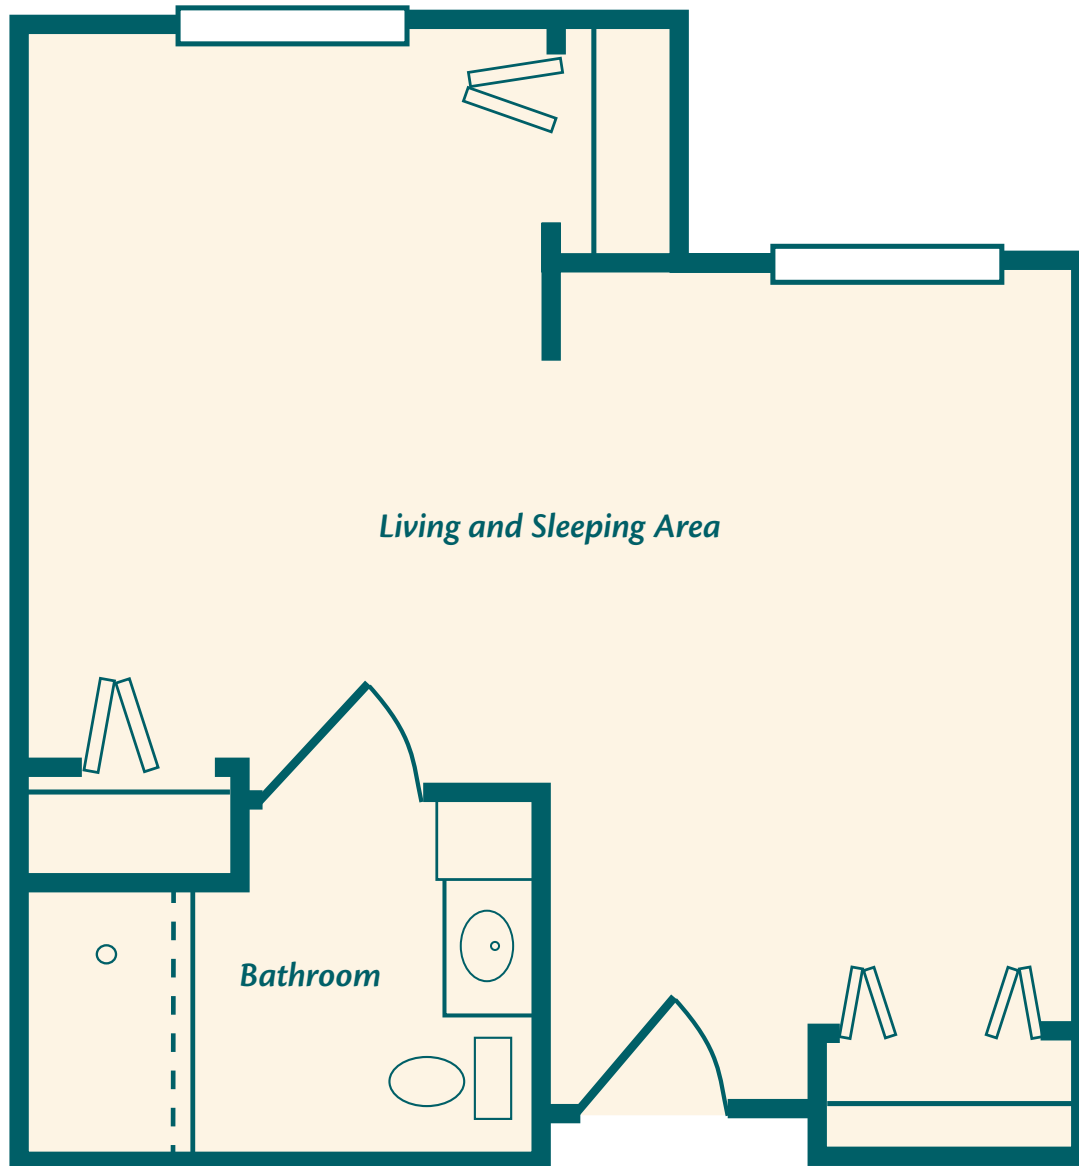

The Kent

$

---

950 Pinebrook Road | Venice, FL 34285 | Phone: (941) 484-8801 | Fax: (941) 484-3450

www.HarborChase.com

Assisted Living Facility #AL8813