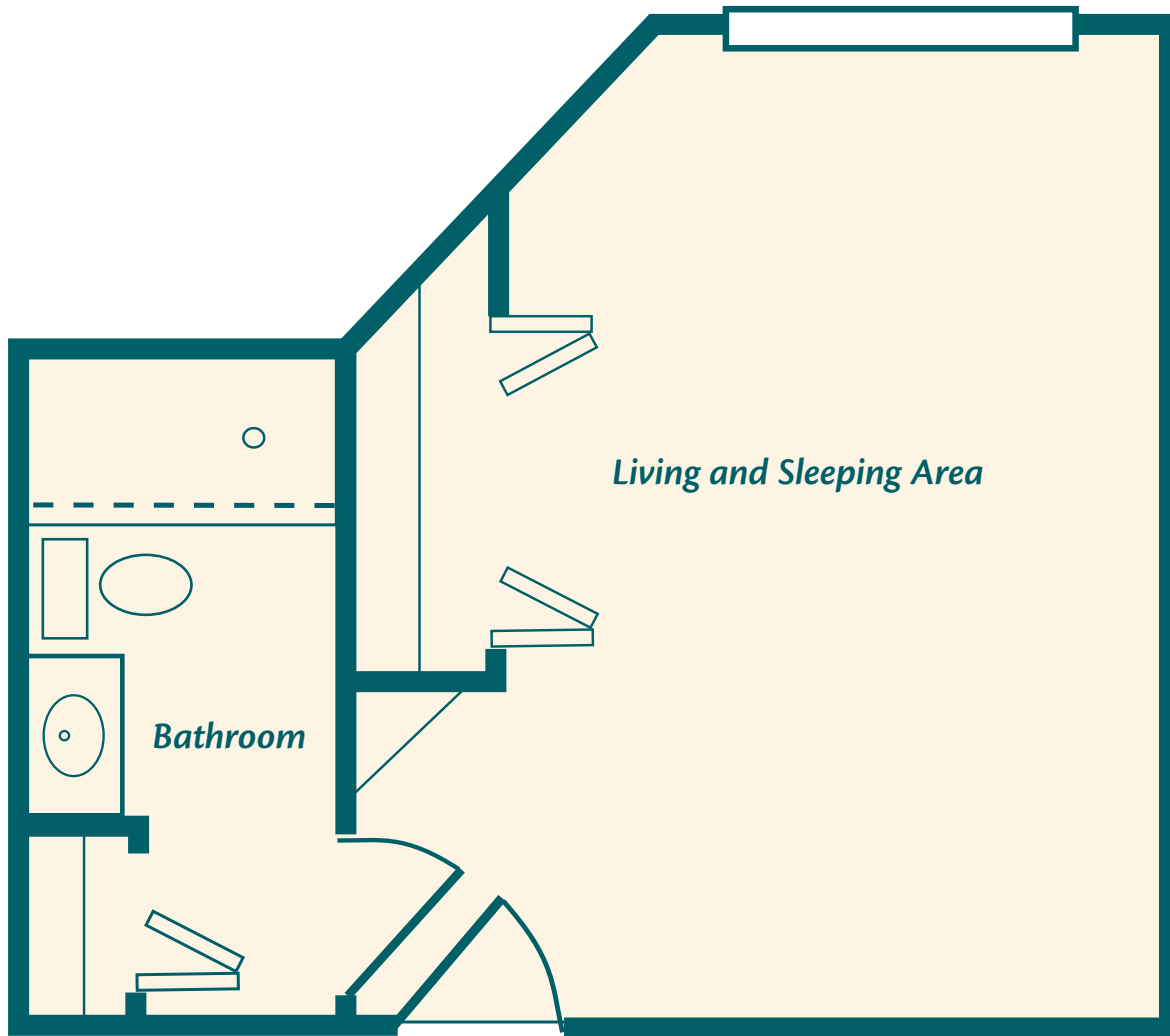

# The York

\$

---

950 Pinebrook Road | Venice, FL 34285 | Phone: (941) 484-8801 | Fax: (941) 484-3450

[www.HarborChase.com](http://www.HarborChase.com)

Assisted Living Facility #AL8813 