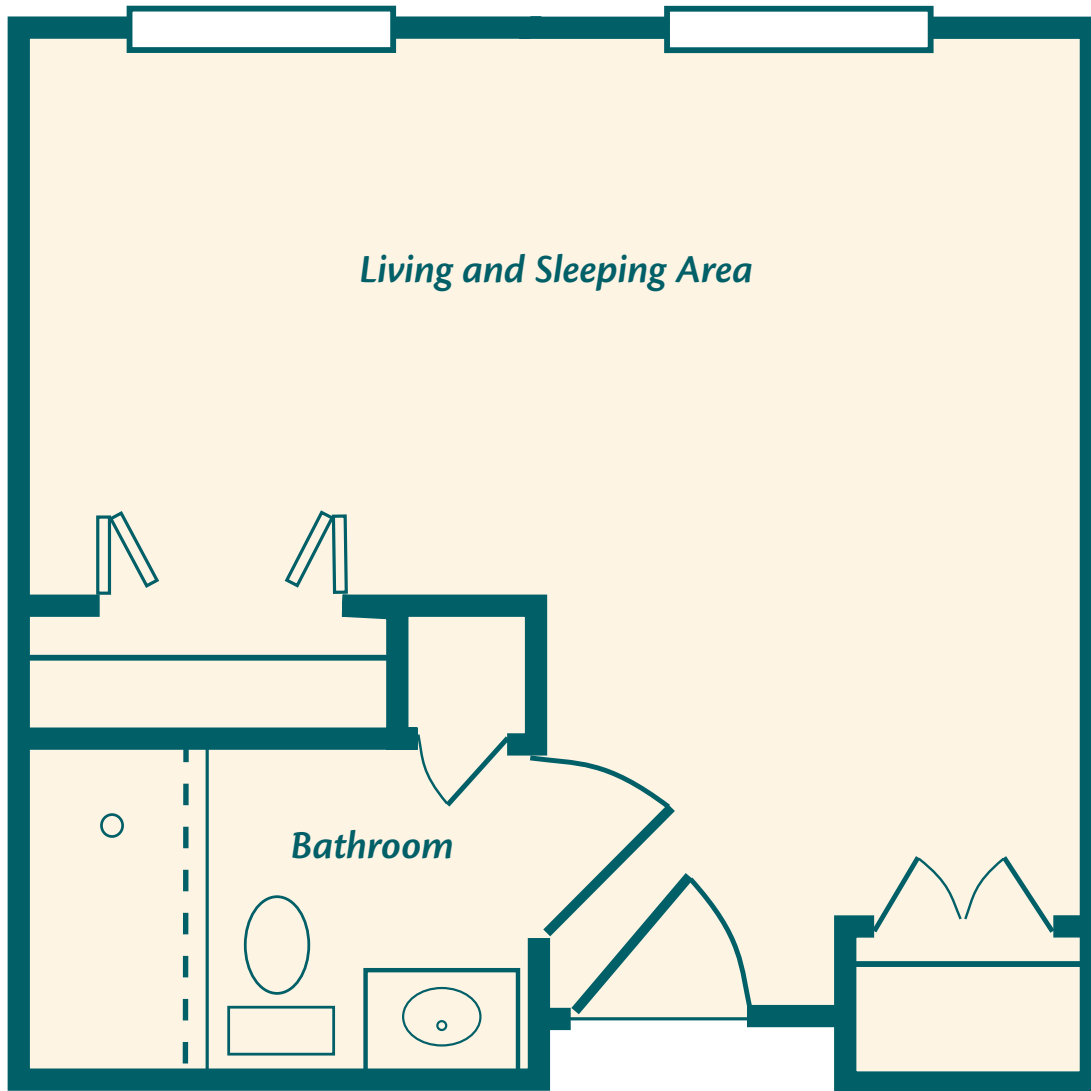

The Nottingham

$