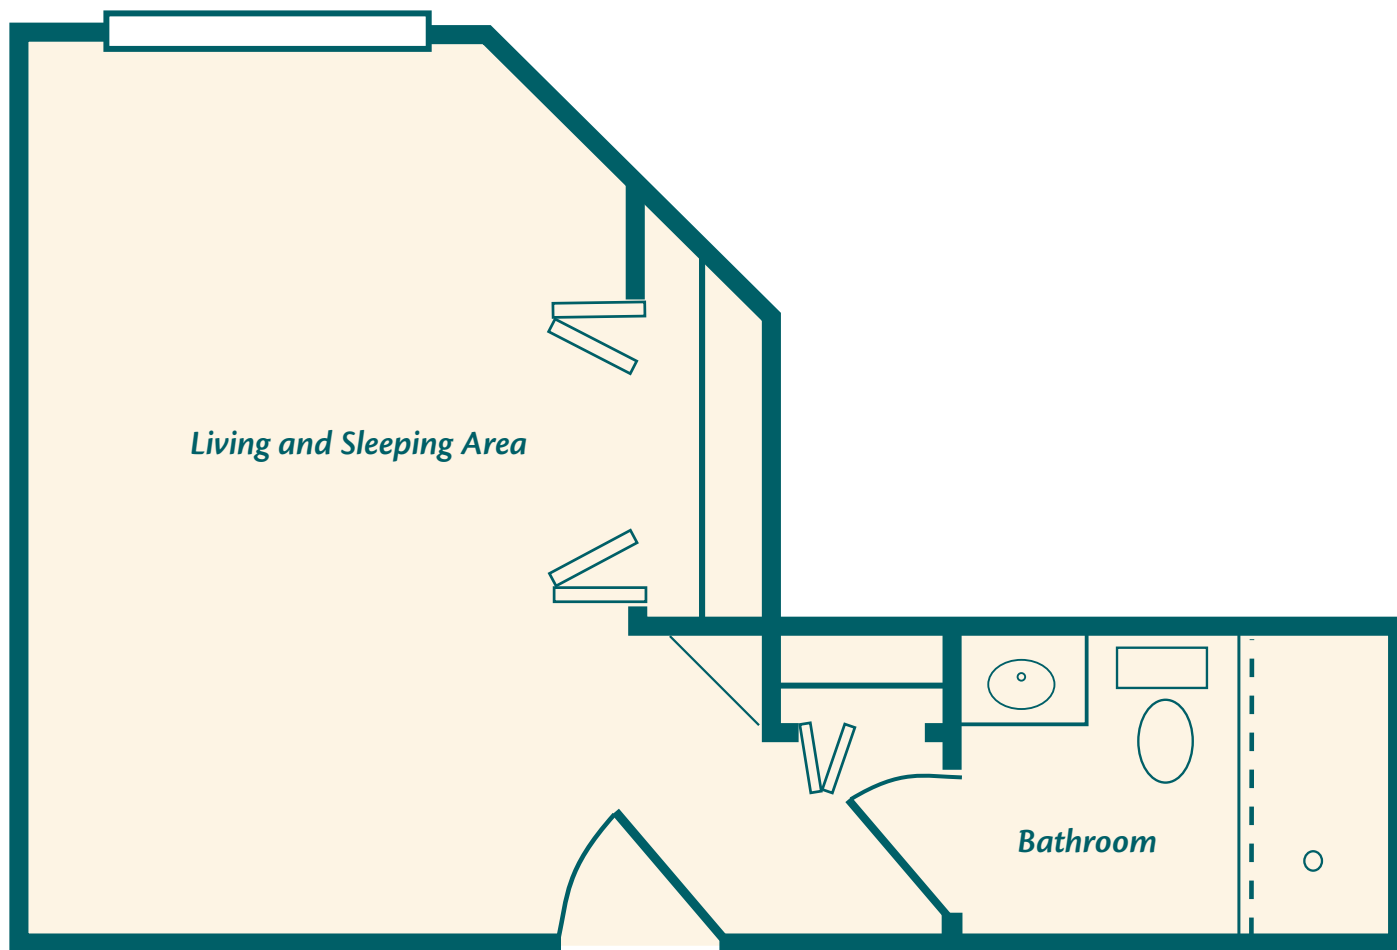

The Oxford

$