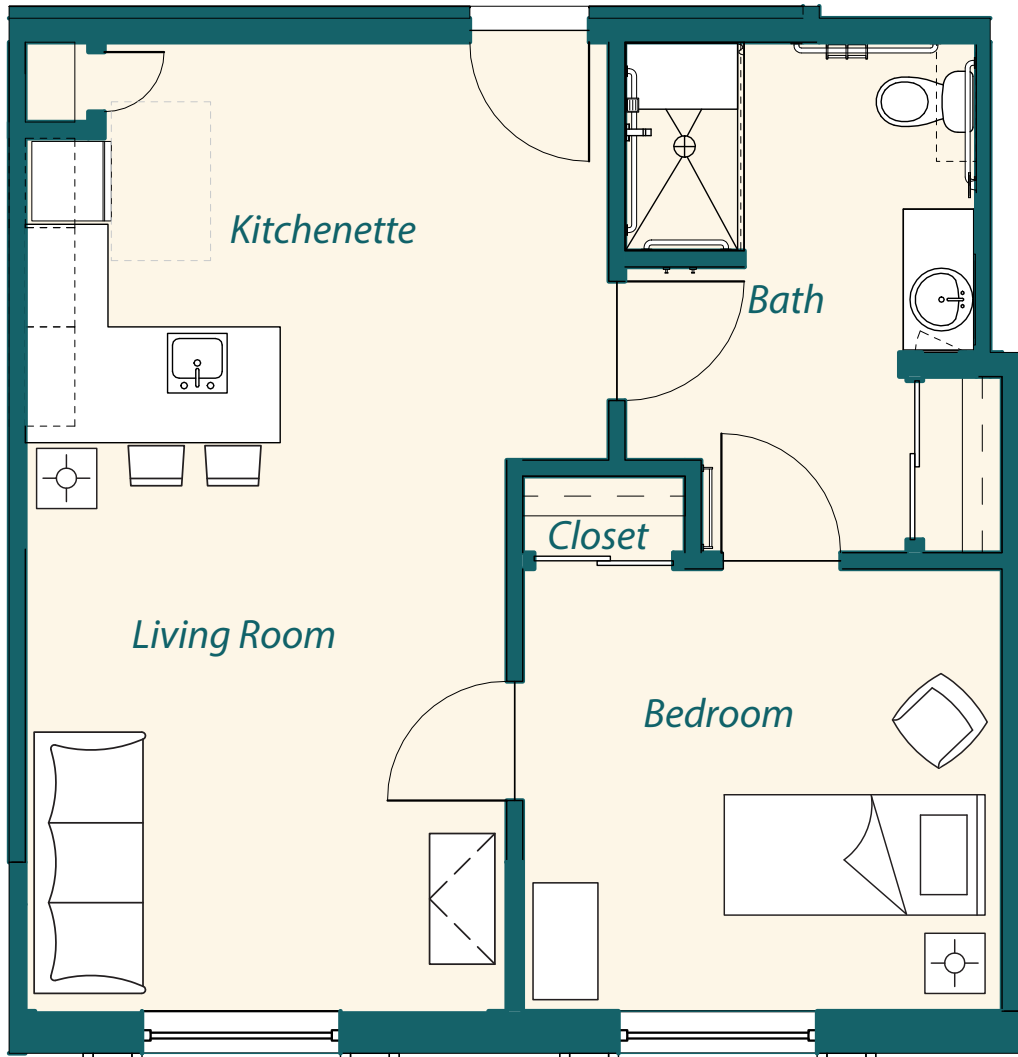

Estes

Assisted Living

552 sq.ft