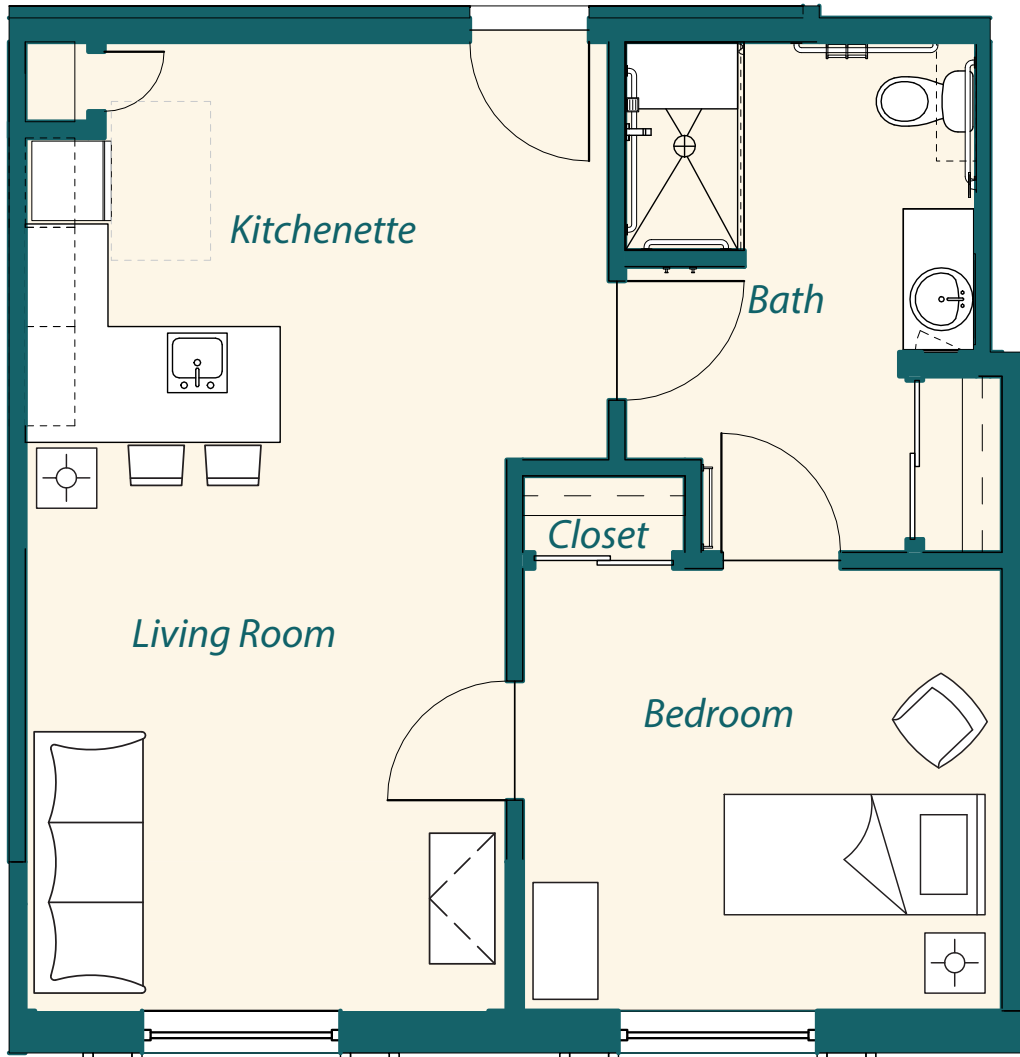

Noble Oaks

Assisted Living

573-582 sq.ft.